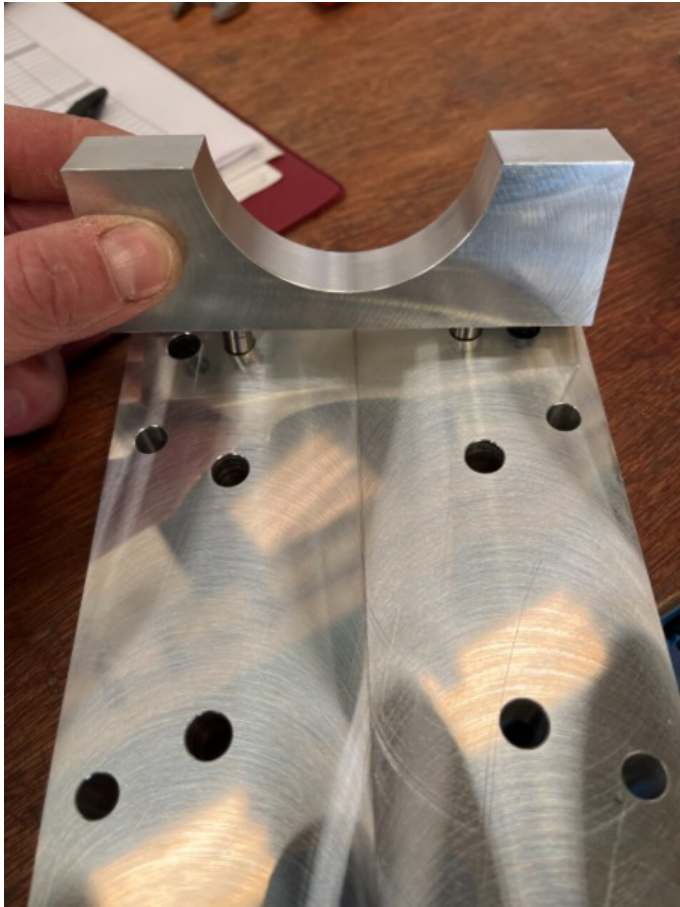

Fichier:R0015246 Fit Hepco Drive Beam Cylinder Screenshot 2023-07-12 094309.png



R0015246_Fit_Hepco_Drive_Beam_Cylinder_Screenshot_2023-07-12_094309

File history

Click on a date/time to view the file as it appeared at that time.

	Date/Time	Thumbnail	Dimensions	User	Comment
current	10:43, 12 July 2023		502 × 667 (572 KB)	Gareth Green (talk contribs)	R0015246_Fit_Hepco_Drive_Beam_Cylinder_Screenshot_2023-07-12_094309

Horizontal resolution	37.79 dpc
Vertical resolution	37.79 dpc