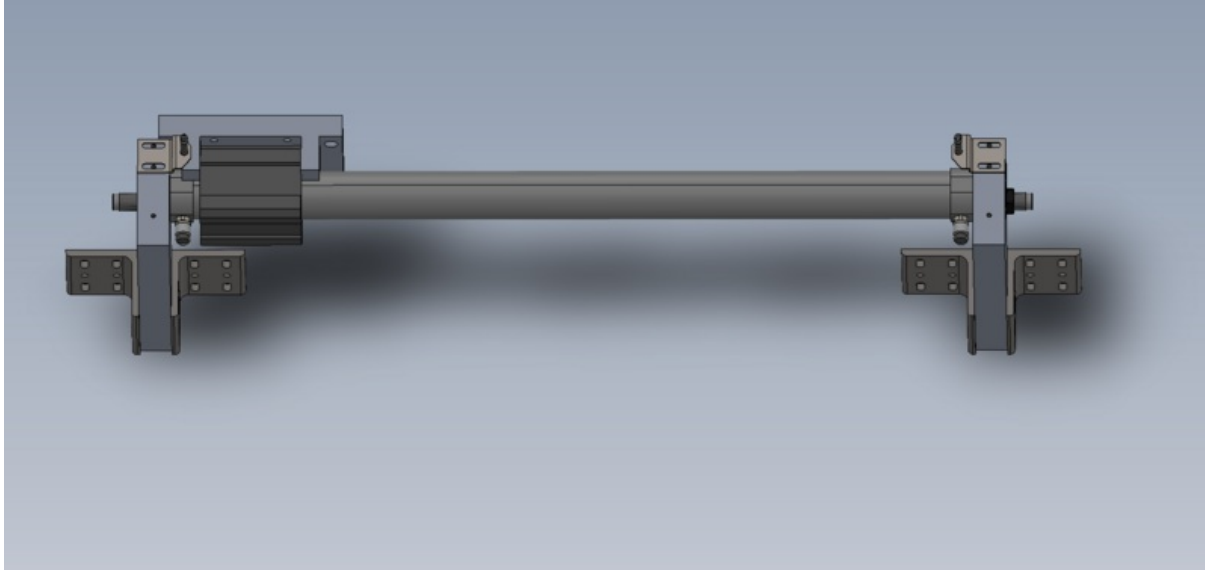

Fichier:R0015246 Fit Hepco Drive Beam Cylinder Screenshot 2023-07-12 093817.png



R0015246_Fit_Hepco_Drive_Beam_Cylinder_Screenshot_2023-07-12_093817

File history

Click on a date/time to view the file as it appeared at that time.

	Date/Time	Thumbnail	Dimensions	User	Comment
current	10:38, 12 July 2023		1,619 × 763 (144 KB)	Gareth Green (talk contribs)	R0015246_Fit_Hepco_Drive_Beam_Cylinder_Screenshot_2023-07-12_093817

You cannot overwrite this file.

File usage

The following page links to this file:

R0015246 Fit Hepco Drive Beam Cylinder

Metadata

This file contains additional information, probably added from the digital camera or scanner used to create or digitize it. If the file has been modified from its original state, some details may not fully reflect the modified file.

Horizontal resolution	37.79 dpc
Vertical resolution	37.79 dpc