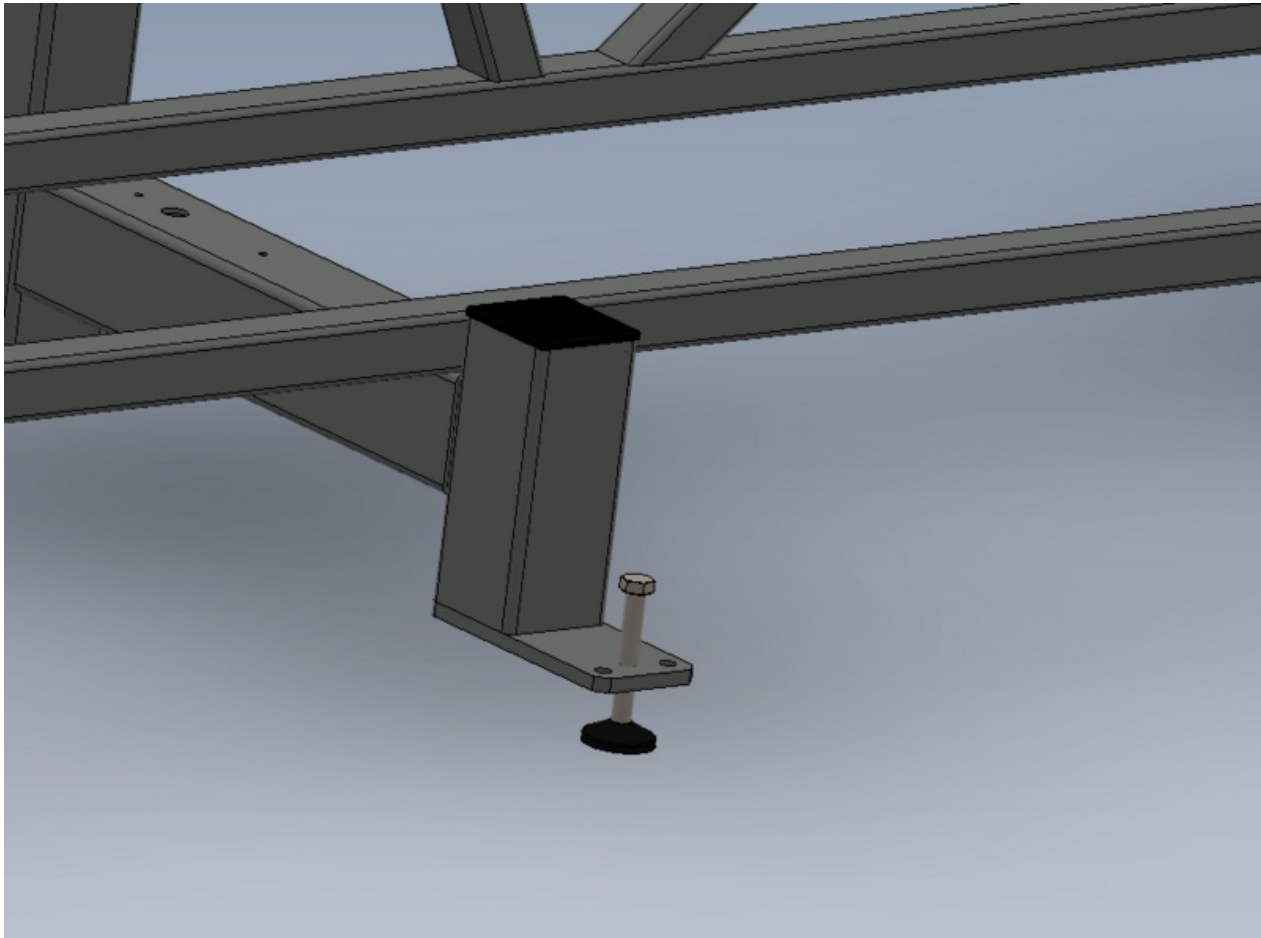

Fichier:R0015243 ZX5 module A-C-E Frame levelling Screenshot 2023-11-03 122401.png



R0015243_ZX5_module_A-C-E_Frame_levelling_Screenshot_2023-11-03_122401

File history

Click on a date/time to view the file as it appeared at that time.

	Date/Time	Thumbnail	Dimensions	User	Comment
current	14:24, 3 November 2023		931 × 691 (91 KB)	Gareth Green (talk contribs)	R0015243_ZX5_module_A-C-E_Frame_levelling_Screenshot_2023-11-03_122401

Horizontal resolution	37.79 dpc
Vertical resolution	37.79 dpc