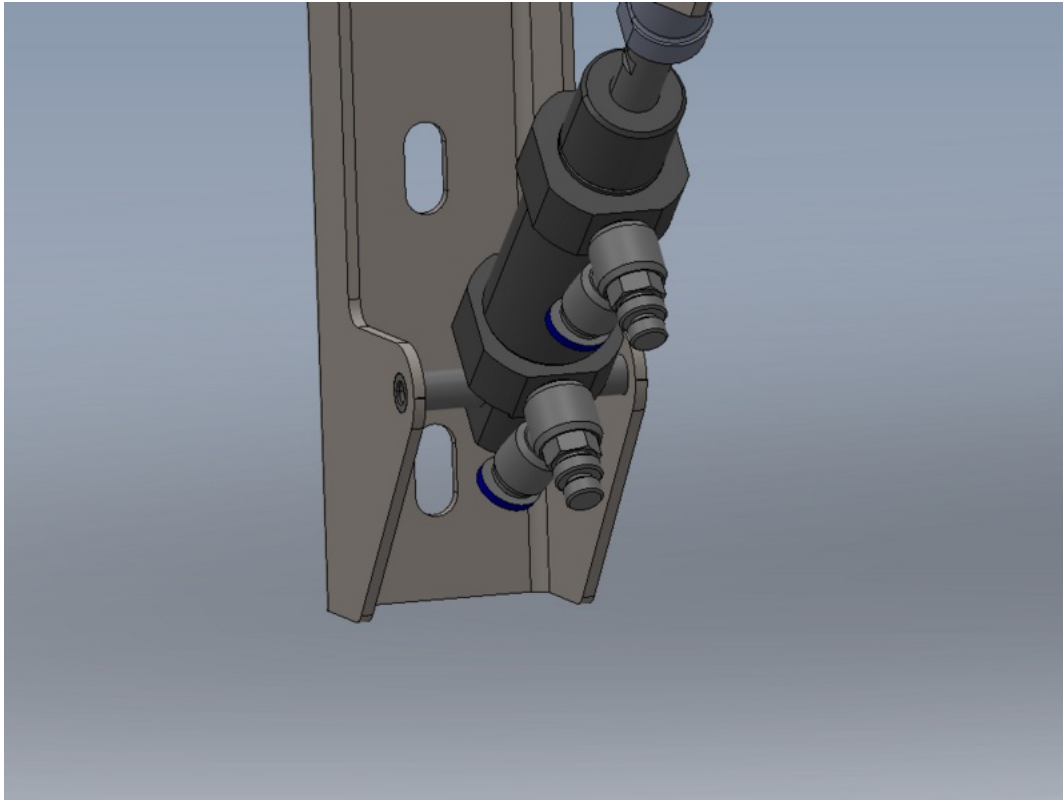

Fichier:R0015242 Level and Adjust Roller beds module C and E Screenshot 2023-10-30 115632.png



R0015242_Level_and_Adjust_Roller_beds_module_C_and_E_Screenshot_2023-10-30_115632

File history

Click on a date/time to view the file as it appeared at that time.

	Date/Time	Thumbnail	Dimensions	User	Comment
current	13:56, 30 October 2023		989 × 740 (75 KB)	Gareth Green (talk contribs)	R0015242_Level_and_Adjust_Roller_beds_module_C_and_E_Screenshot_2023-10-30_115632

You cannot overwrite this file.

File usage

The following page links to this file:

R0015242 Level and Adjust Roller beds module C and E

Metadata

This file contains additional information, probably added from the digital camera or scanner used to create or digitize it. If the file has been modified from its original state, some details may not fully reflect the modified file.

Horizontal resolution	37.79 dpc
Vertical resolution	37.79 dpc