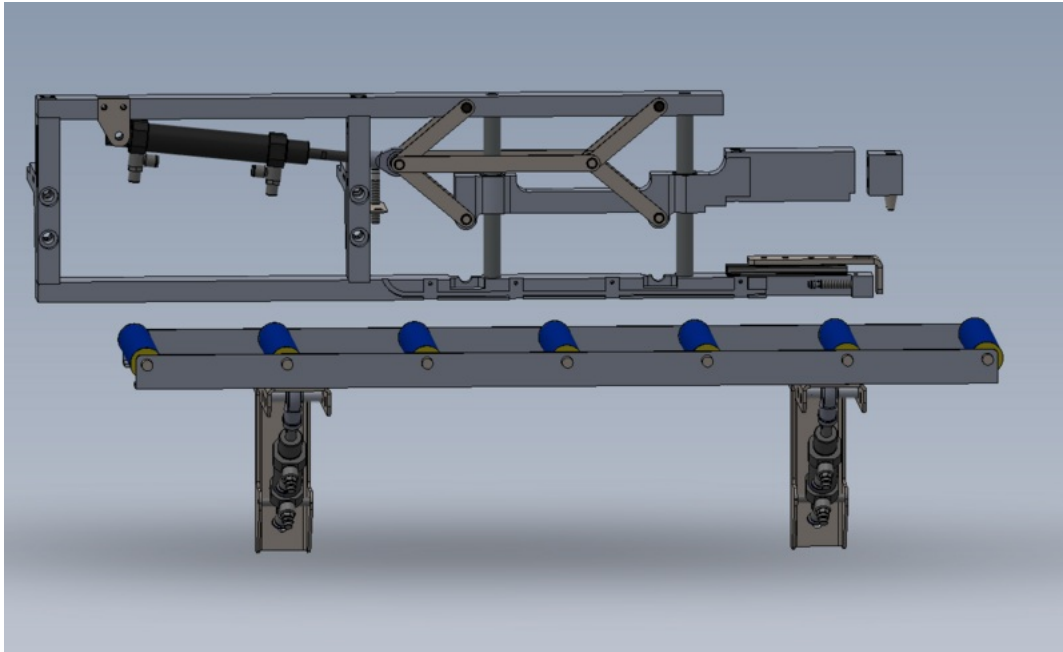

# Fichier:R0015242 Level and Adjust Roller beds module C and E Screenshot 2023-10-30 115505.png



R0015242\_Level\_and\_Adjust\_Roller\_beds\_module\_C\_and\_E\_Screenshot\_2023-10-30\_115505

## File history

Click on a date/time to view the file as it appeared at that time.

	Date/Time	Thumbnail	Dimensions	User	Comment
current	13:55, 30 October 2023		1,232 × 751 (78 KB)	Gareth Green (talk   contribs)	R0015242_Level_and_Adjust_Roller_beds_module_C_and_E_Screenshot_2023-10-30_115505