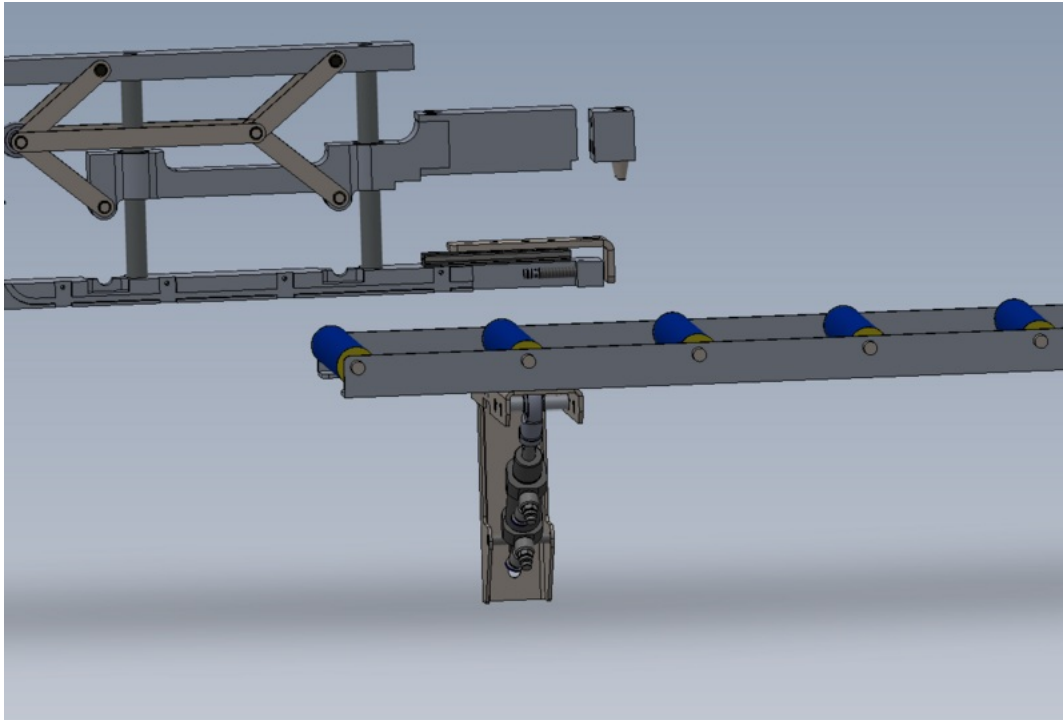

Fichier:R0015242 Level and Adjust Roller beds module C and E Screenshot 2023-10-30 114906.png



R0015242_Level_and_Adjust_Roller_beds_module_C_and_E_Screenshot_2023-10-30_114906

File history

Click on a date/time to view the file as it appeared at that time.

	Date/Time	Thumbnail	Dimensions	User	Comment
current	13:49, 30 October 2023		1,213 × 818 (65 KB)	Gareth Green (talk contribs)	R0015242_Level_and_Adjust_Roller_beds_module_C_and_E_Screenshot_2023-10-30_114906

You cannot overwrite this file.

File usage

The following page links to this file:

R0015242 Level and Adjust Roller beds module C and E

Metadata

This file contains additional information, probably added from the digital camera or scanner used to create or digitize it. If the file has been modified from its original state, some details may not fully reflect the modified file.

Horizontal resolution	37.79 dpc
Vertical resolution	37.79 dpc