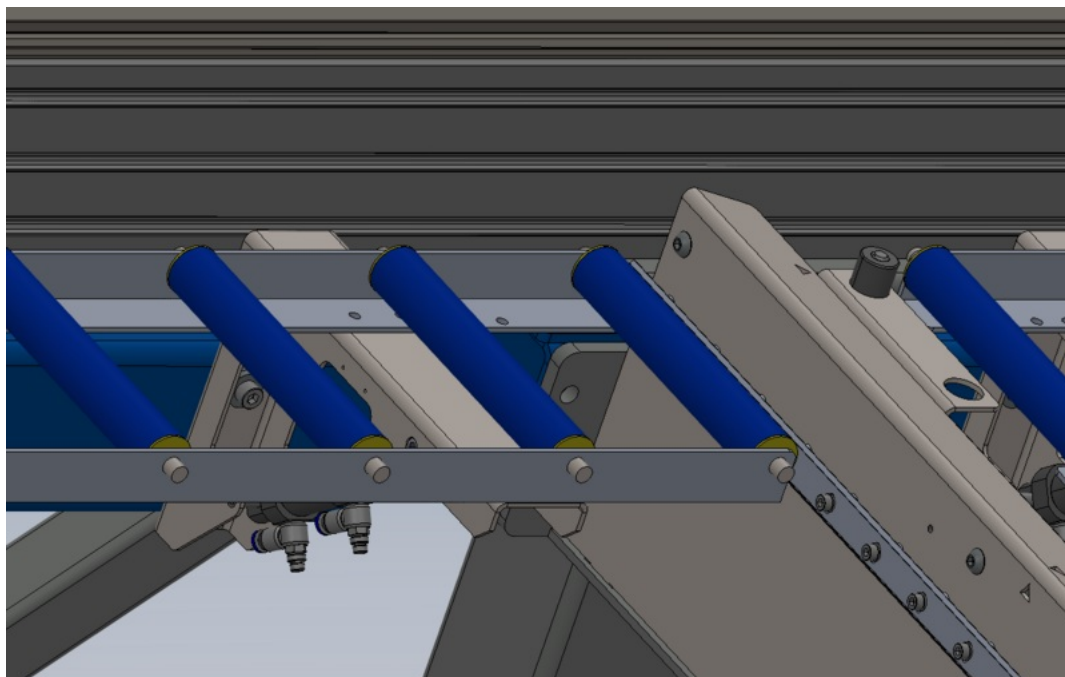

# Fichier:R0015242 Level and Adjust Roller beds module C and E Screenshot 2023-10-30 112647.png



R0015242\_Level\_and\_Adjust\_Roller\_beds\_module\_C\_and\_E\_Screenshot\_2023-10-30\_112647

## File history

Click on a date/time to view the file as it appeared at that time.

	Date/Time	Thumbnail	Dimensions	User	Comment
current	13:26, 30 October 2023		1,227 × 775 (157 KB)	Gareth Green (talk   contribs)	R0015242_Level_and_Adjust_Roller_beds_module_C_and_E_Screenshot_2023-10-30_112647