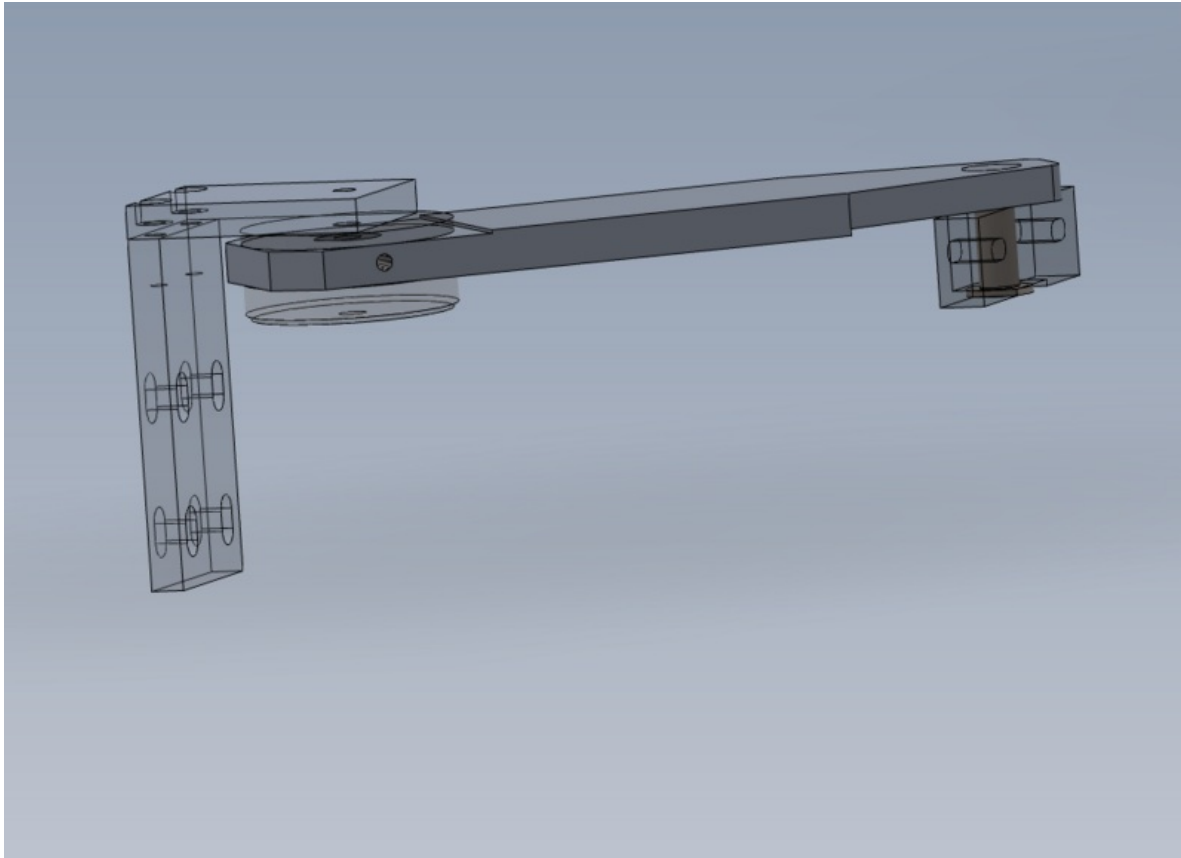

Fichier:R0015101 Bench Assemble Take Up Assembly Screenshot 2023-07-06 074425.png



R0015101_Bench_Assemble_Take_Up_Assembly_Screenshot_2023-07-06_074425

Horizontal resolution	37.79 dpc
Vertical resolution	37.79 dpc