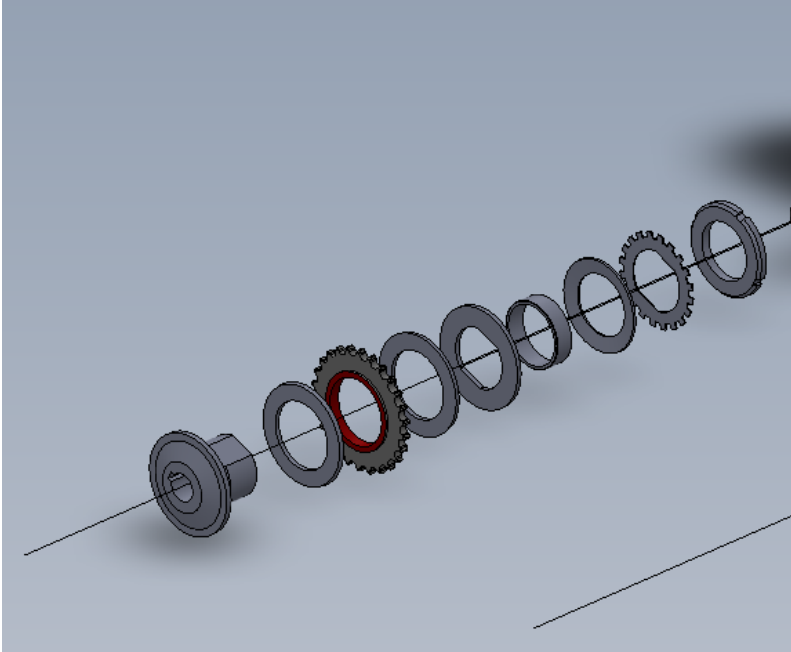

# Fichier:R0015096 c Bench Assemble Transfer Drive Assembly Screenshot 2024-06-05 075719.png

No higher resolution available.


## File history

Click on a date/time to view the file as it appeared at that time.

	Date/Time	Thumbnail	Dimensions	User	Comment
current	08:57, 5 June 2024		576 × 472 (47 KB)	Gareth Green (talk   contribs)	R0015096_c_Bench_Assemble_Transfer_Drive_Assembly_Screenshot_2024-06-05_075719