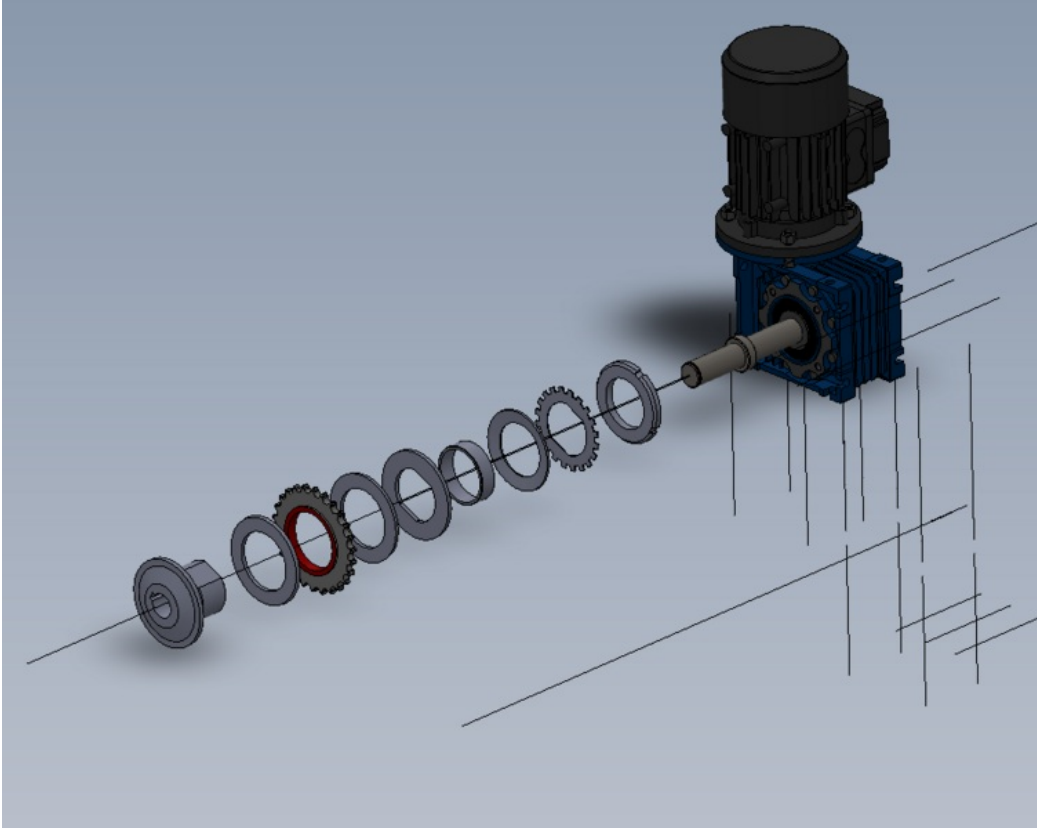

Fichier:R0015096 c Bench Assemble Transfer Drive Assembly Screenshot 2024-06-05 075630.png



R0015096_c_Bench_Assemble_Transfer_Drive_Assembly_Screenshot_2024-06-05_075630

File history

Click on a date/time to view the file as it appeared at that time.

	Date/Time	Thumbnail	Dimensions	User	Comment
current	08:56, 5 June 2024		882 × 701 (84 KB)	Gareth Green (talk contribs)	R0015096_c_Bench_Assemble_Transfer_Drive_Assembly_Screenshot_2024-06-05_075630

You cannot overwrite this file.

File usage

The following page links to this file:

R0015096 (c) Bench Assemble Transfer Drive Assembly

Metadata

This file contains additional information, probably added from the digital camera or scanner used to create or digitize it. If the file has been modified from its original state, some details may not fully reflect the modified file.

Horizontal resolution	37.79 dpc
Vertical resolution	37.79 dpc