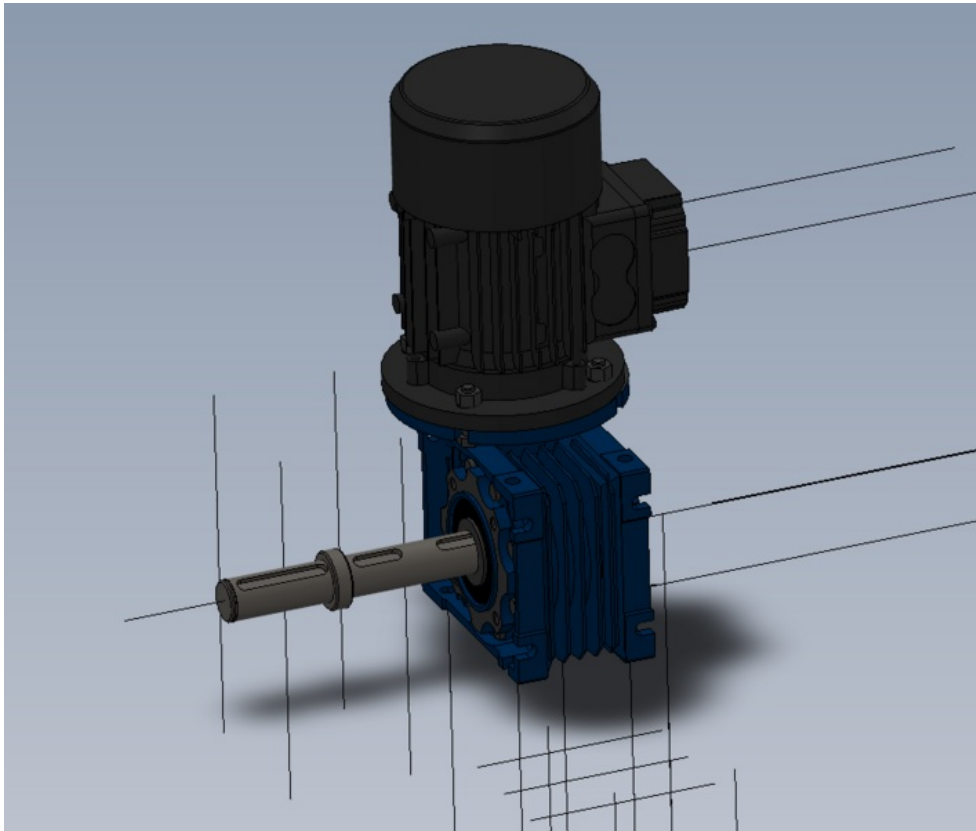

Fichier:R0015096 c Bench Assemble Transfer Drive Assembly Screenshot 2024-06-05 075228.png



R0015096_c_Bench_Assemble_Transfer_Drive_Assembly_Screenshot_2024-06-05_075228

File history

Click on a date/time to view the file as it appeared at that time.

	Date/Time	Thumbnail	Dimensions	User	Comment
current	08:52, 5 June 2024		871 × 736 (82 KB)	Gareth Green (talk contribs)	R0015096_c_Bench_Assemble_Transfer_Drive_Assembly_Screenshot_2024-06-05_075228

You cannot overwrite this file.

File usage

The following page links to this file:

R0015096 (c) Bench Assemble Transfer Drive Assembly

Metadata

This file contains additional information, probably added from the digital camera or scanner used to create or digitize it. If the file has been modified from its original state, some details may not fully reflect the modified file.

Horizontal resolution	37.79 dpc
Vertical resolution	37.79 dpc