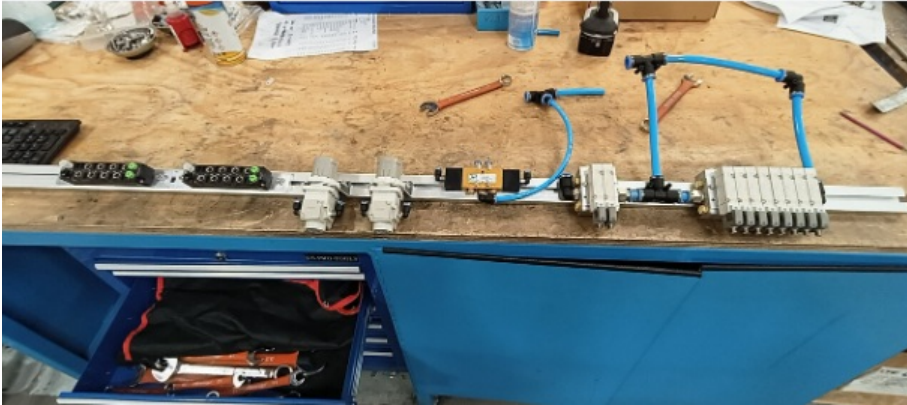

# Fichier:R0015095 Bench Assemble Pneumatic Rail Screenshot 2023-06-13 085539.png

No higher resolution available.
