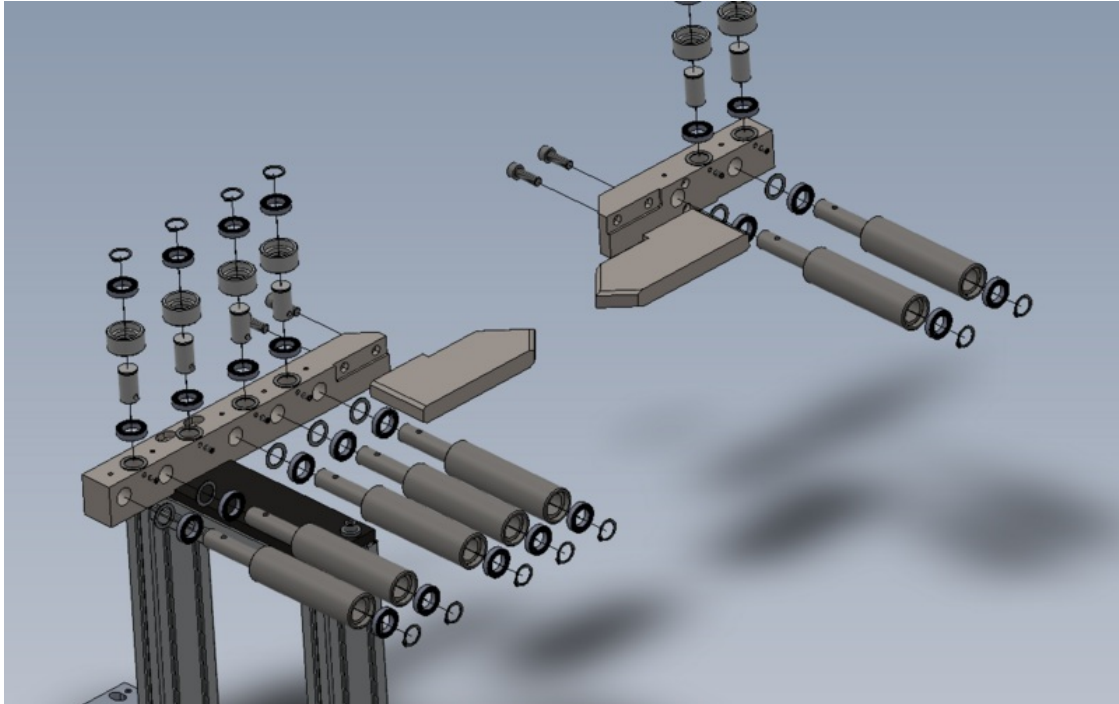

Fichier:R0015095 Bench Assemble Infeed Support Arms Screenshot 2024-02-13 105733.png



R0015095_Bench_Assemble_Infeed_Support_Arms_Screenshot_2024-02-13_105733

File history

Click on a date/time to view the file as it appeared at that time.

	Date/Time	Thumbnail	Dimensions	User	Comment
current	13:06, 13 February 2024		1,111 × 699 (216 KB)	Gareth Green (talk contribs)	R0015095_Bench_Assemble_Infeed_Support_Arms_Screenshot_2024-02-13_105733

Horizontal resolution	37.79 dpc
Vertical resolution	37.79 dpc