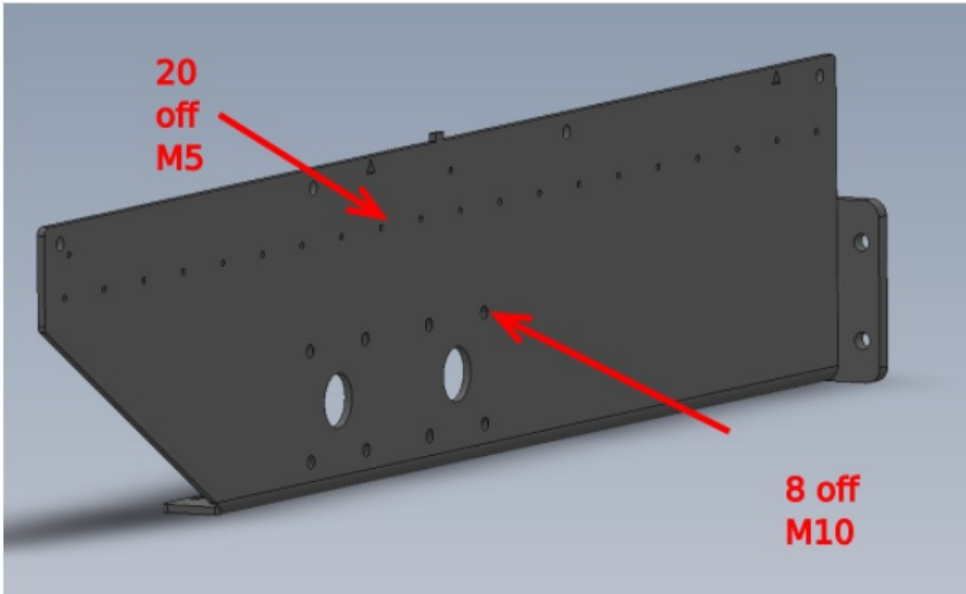

Fichier:R0015095 Bench Assemble Infeed Support Arms Screenshot 2023-07-17 141146.png

No higher resolution available.


R0015095_Bench_Assemble_Infeed_Support_Arms_Screenshot_2023-07-17_141146

File history

Click on a date/time to view the file as it appeared at that time.

	Date/Time	Thumbnail	Dimensions	User	Comment
current	15:12, 17 July 2023		675 × 412 (65 KB)	Gareth Green (talk contribs)	R0015095_Bench_Assemble_Infeed_Support_Arms_Screenshot_2023-07-17_141146

Horizontal resolution	37.79 dpc
Vertical resolution	37.79 dpc