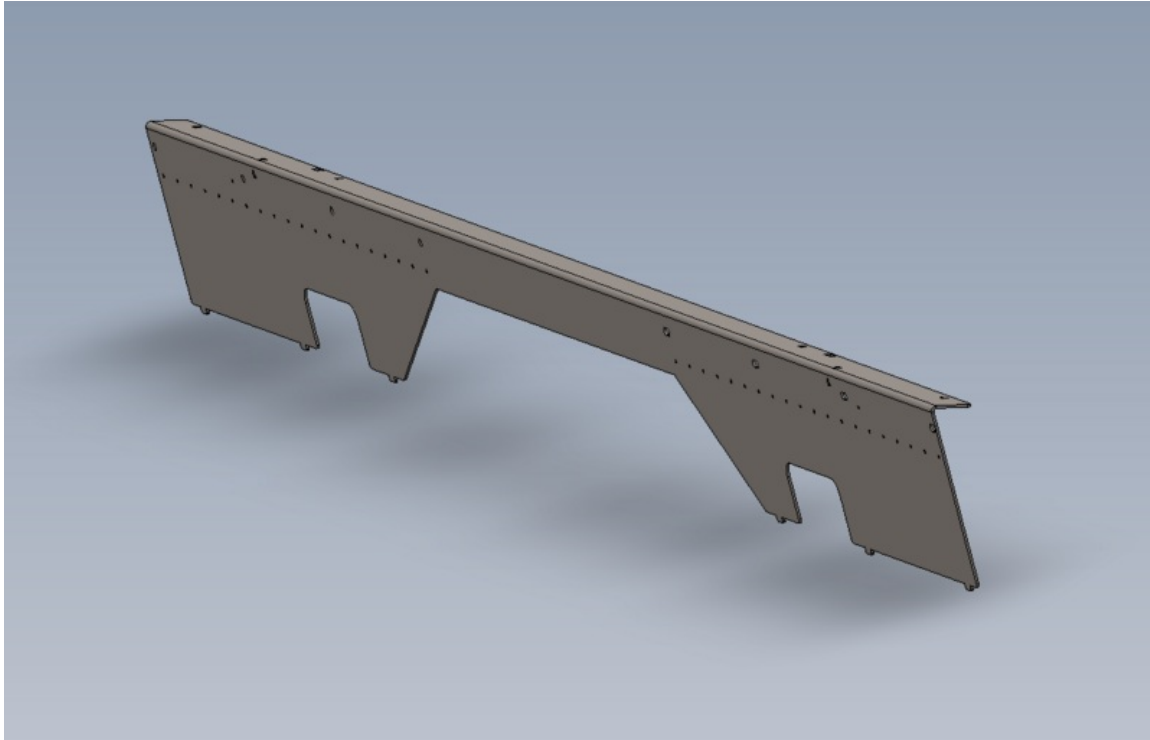

Fichier:R0015093 Bench Assemble Transfer Beam Screenshot 2023-09-20 140041.png



R0015093_Bench_Assemble_Transfer_Beam_Screenshot_2023-09-20_140041

File history

Click on a date/time to view the file as it appeared at that time.

	Date/Time	Thumbnail	Dimensions	User	Comment
current	15:00, 20 September 2023		1,110 × 710 (90 KB)	Gareth Green (talk contribs)	R0015093_Bench_Assemble_Transfer_Beam_Screenshot_2023-09-20_140041

You cannot overwrite this file.

File usage

The following page links to this file:

R0015093 Bench Assemble Transfer Beam

Metadata

This file contains additional information, probably added from the digital camera or scanner used to create or digitize it. If the file has been modified from its original state, some details may not fully reflect the modified file.

Horizontal resolution	37.79 dpc
Vertical resolution	37.79 dpc