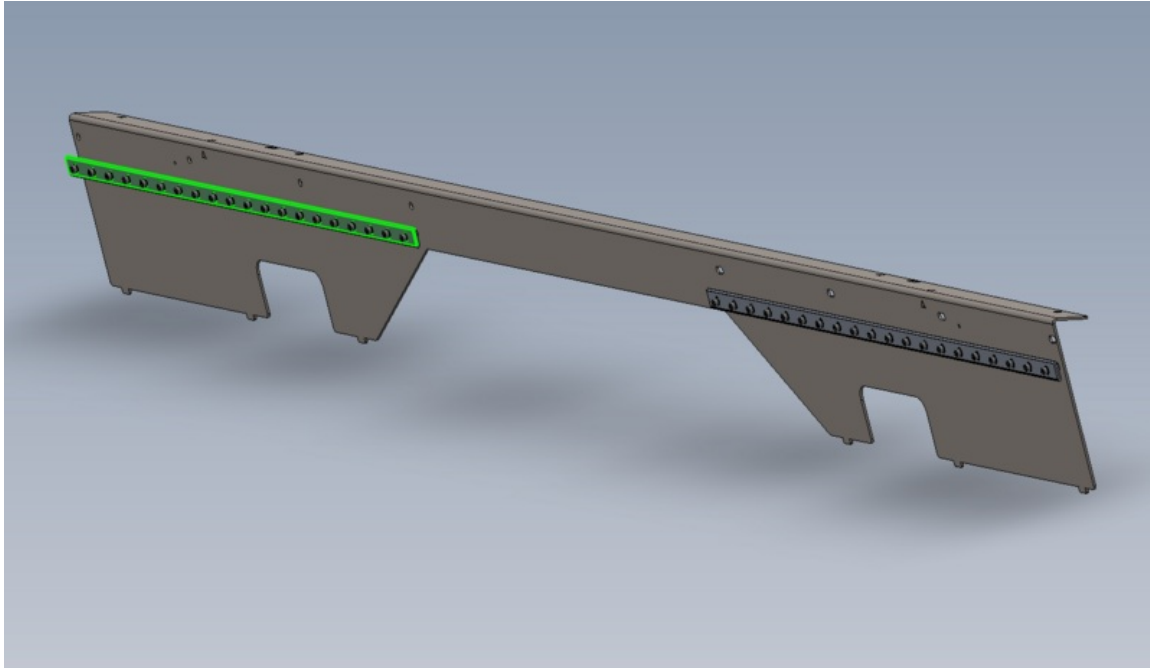

# Fichier:R0015093 Bench Assemble Transfer Beam Screenshot 2023-09-20 135629.png



R0015093\_Bench\_Assemble\_Transfer\_Beam\_Screenshot\_2023-09-20\_135629

## File history

Click on a date/time to view the file as it appeared at that time.

	Date/Time	Thumbnail	Dimensions	User	Comment
current	14:56, 20 September 2023		1,419 × 821 (112 KB)	Gareth Green (talk   contribs)	R0015093_Bench_Assemble_Transfer_Beam_Screenshot_2023-09-20_135629

Horizontal resolution	37.79 dpc
Vertical resolution	37.79 dpc