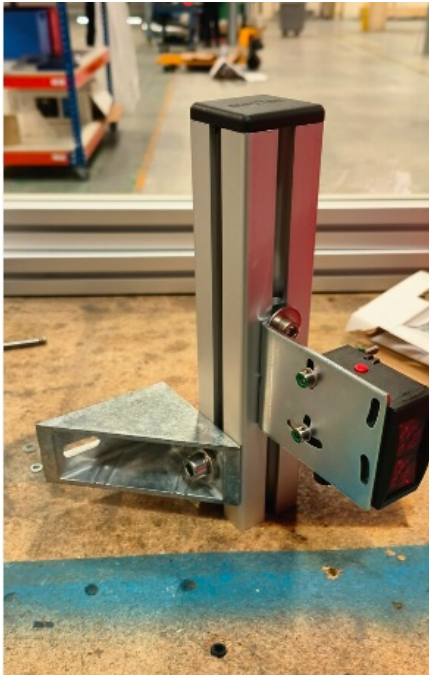

Fichier:R0015091 Mount Outfeed Beam Sensor Screenshot 2023-11-16 170433.png

No higher resolution available.


R0015091_Mount_Outfeed_Beam_Sensor_Screenshot_2023-11-16_170433

File history

Click on a date/time to view the file as it appeared at that time.

	Date/Time	Thumbnail	Dimensions	User	Comment
current	19:04, 16 November 2023		294 × 459 (260 KB)	Gareth Green (talk contribs)	R0015091_Mount_Outfeed_Beam_Sensor_Screenshot_2023-11-16_170433