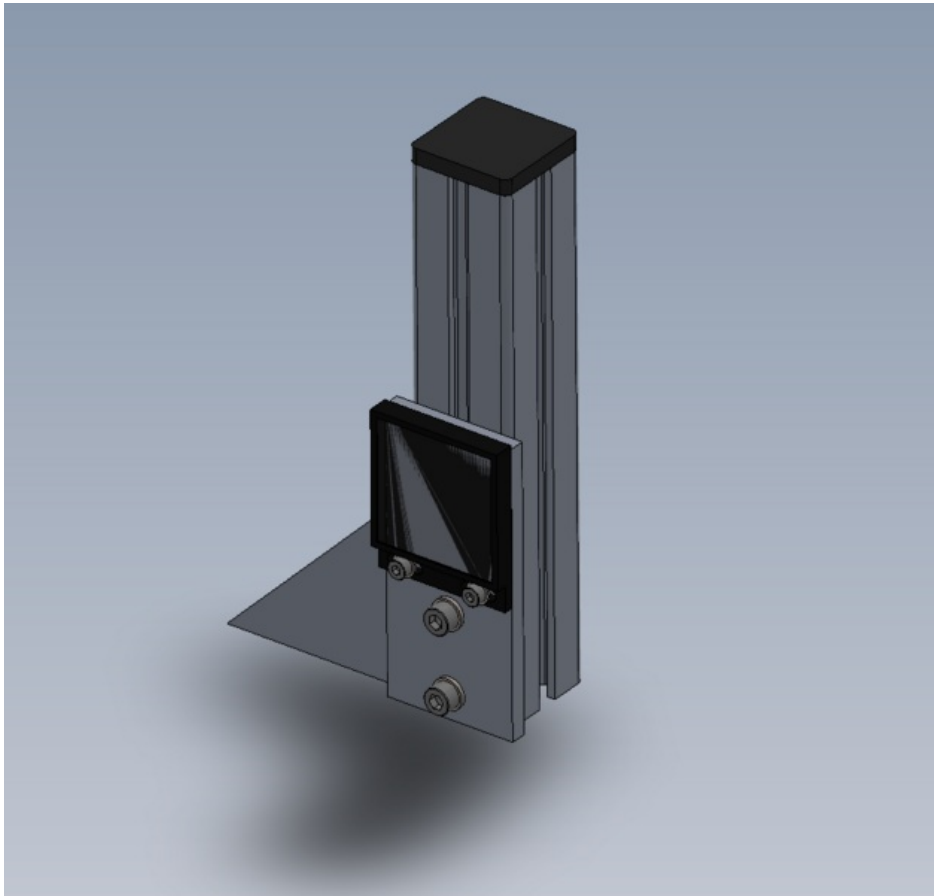

# Fichier:R0015091 Mount Outfeed Beam Sensor Screenshot 2023-10-30 074506.png



R0015091\_Mount\_Outfeed\_Beam\_Sensor\_Screenshot\_2023-10-30\_074506

## File history

Click on a date/time to view the file as it appeared at that time.

	Date/Time	Thumbnail	Dimensions	User	Comment
current	09:45, 30 October 2023		853 × 812 (73 KB)	Gareth Green (talk   contribs)	R0015091_Mount_Outfeed_Beam_Sensor_Screenshot_2023-10-30_074506