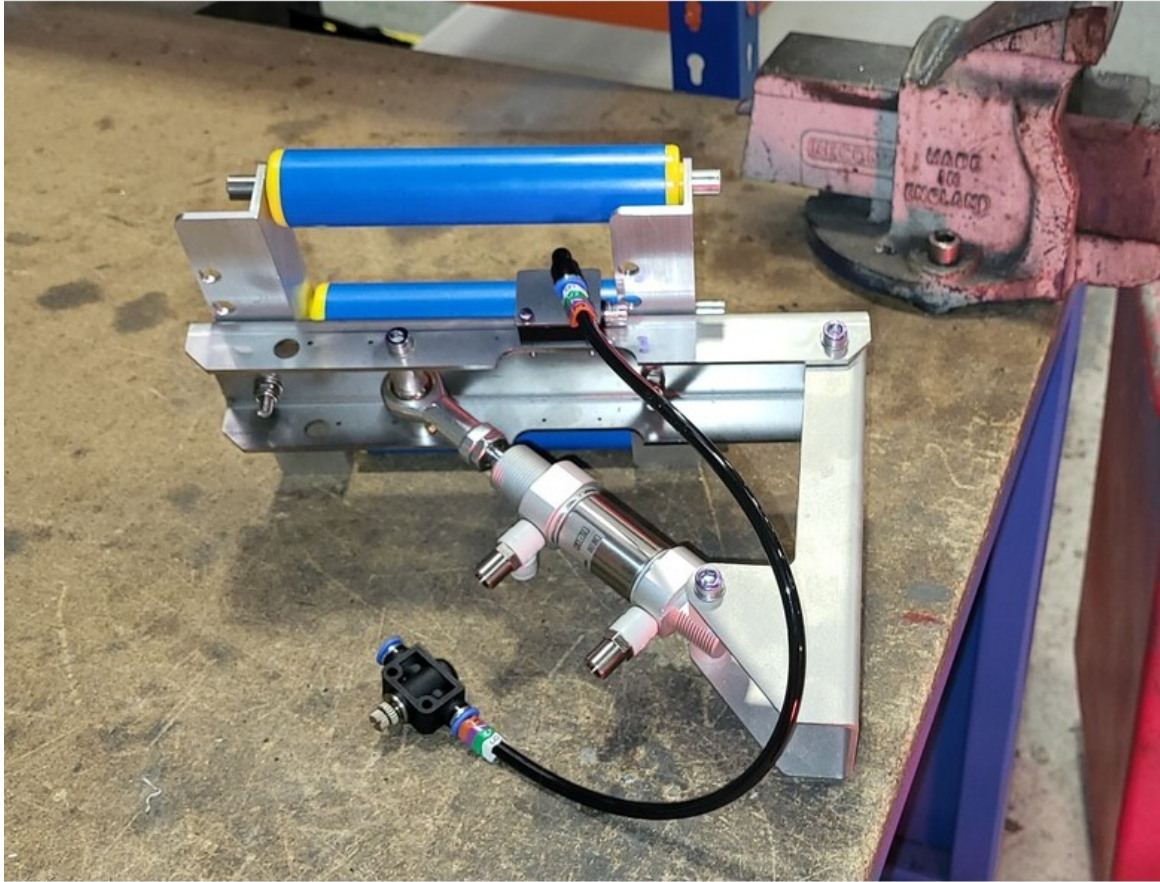

Fichier:R0015090 Bench Assemble Roller Tables Screenshot 2024-01-11 084326.png

No higher resolution available.


R0015090_Bench_Assemble_Roller_Tables_Screenshot_2024-01-11_084326

File history

Click on a date/time to view the file as it appeared at that time.

	Date/Time	Thumbnail	Dimensions	User	Comment
current	09:45, 11 January 2024		781 × 594 (799 KB)	Gareth Green (talk contribs)	R0015090_Bench_Assemble_Roller_Tables_Screenshot_2024-01-11_084326

You cannot overwrite this file.

File usage

The following page links to this file:

R0015090 Bench Assemble Roller Tables

Metadata

This file contains additional information, probably added from the digital camera or scanner used to create or digitize it. If the file has been modified from its original state, some details may not fully reflect the modified file.