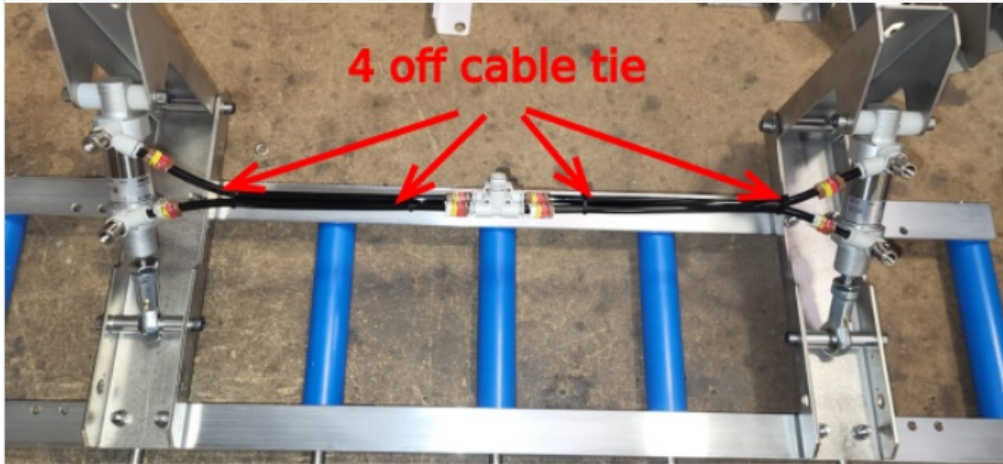

Fichier:R0015090 Bench Assemble Roller Tables Screenshot 2023-11-22 124241.png

No higher resolution available.
