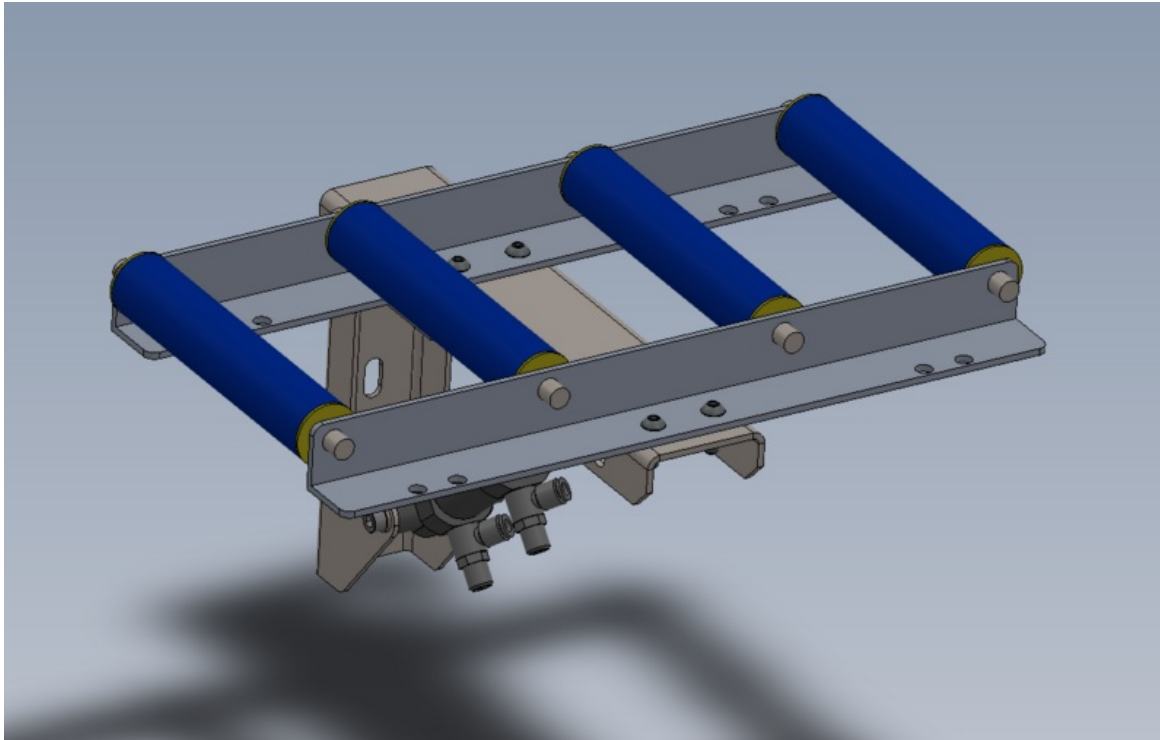

Fichier:R0015090 Bench Assemble Roller Tables Screenshot 2023-09-25 083700.png



R0015090_Bench_Assemble_Roller_Tables_Screenshot_2023-09-25_083700

File history

Click on a date/time to view the file as it appeared at that time.

	Date/Time	Thumbnail	Dimensions	User	Comment
current	09:37, 25 September 2023		1,133 × 716 (169 KB)	Gareth Green (talk contribs)	R0015090_Bench_Assemble_Roller_Tables_Screenshot_2023-09-25_083700

You cannot overwrite this file.

File usage

The following page links to this file:

R0015090 Bench Assemble Roller Tables

Metadata

This file contains additional information, probably added from the digital camera or scanner used to create or digitize it. If the file has been modified from its original state, some details may not fully reflect the modified file.

Horizontal resolution	37.79 dpc
Vertical resolution	37.79 dpc