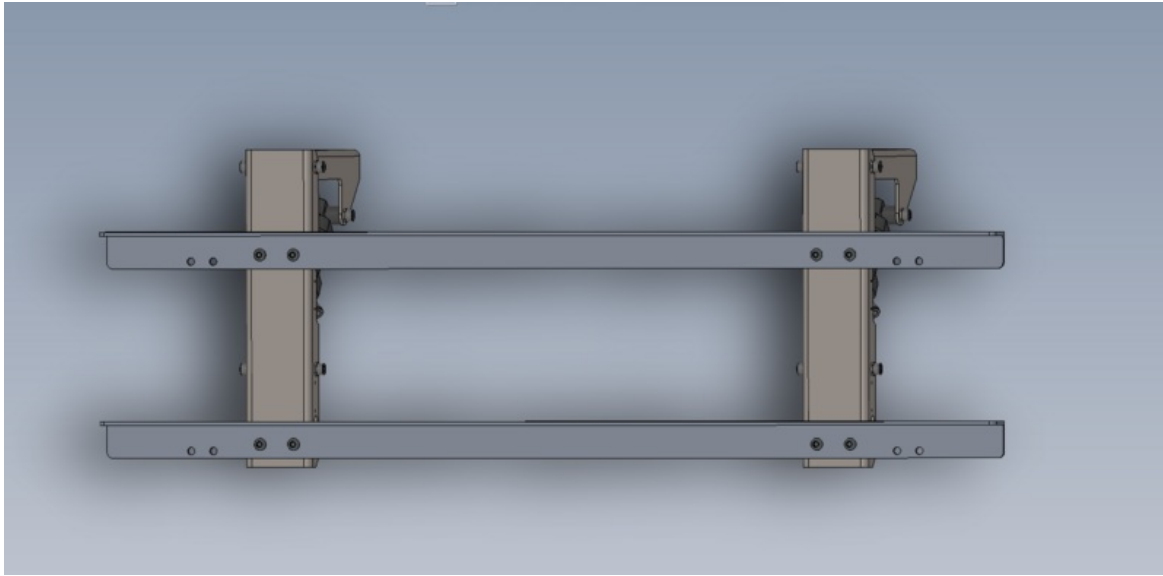

# Fichier:R0015090 Bench Assemble Roller Tables Screenshot 2023-09-25 082433.png



R0015090\_Bench\_Assemble\_Roller\_Tables\_Screenshot\_2023-09-25\_082433

Horizontal resolution	37.79 dpc
Vertical resolution	37.79 dpc