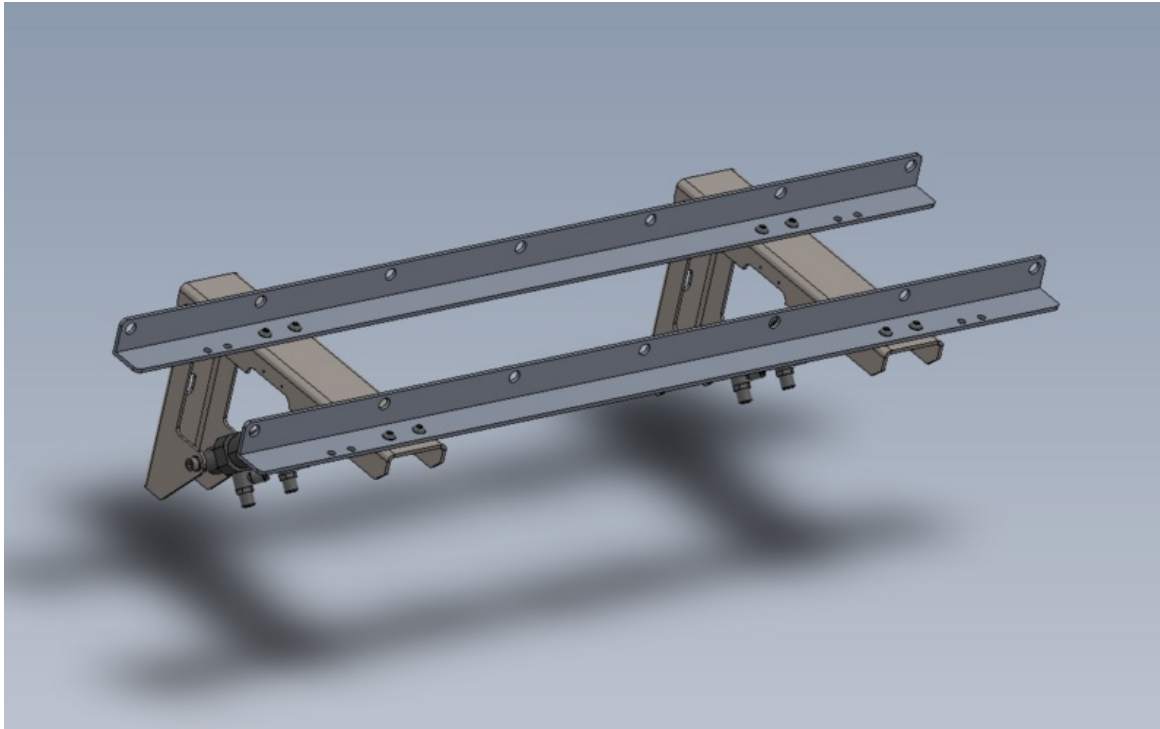

Fichier:R0015090 Bench Assemble Roller Tables Screenshot 2023-09-25 082322.png



R0015090_Bench_Assemble_Roller_Tables_Screenshot_2023-09-25_082322

File history

Click on a date/time to view the file as it appeared at that time.

| | Date/Time | Thumbnail | Dimensions | User | Comment |
|---------|--|---|----------------------------|-----------------------------------|--|
| current | 09:23, 25 September 2023 |  | 1,181 × 736 (166 KB) | Gareth Green (talk contribs) | R0015090_Bench_Assemble_Roller_Tables_Screenshot_2023-09-25_082322 |

You cannot overwrite this file.

File usage

The following page links to this file:

R0015090 Bench Assemble Roller Tables

Metadata

This file contains additional information, probably added from the digital camera or scanner used to create or digitize it. If the file has been modified from its original state, some details may not fully reflect the modified file.

| | |
|-----------------------|-----------|
| Horizontal resolution | 37.79 dpc |
| Vertical resolution | 37.79 dpc |