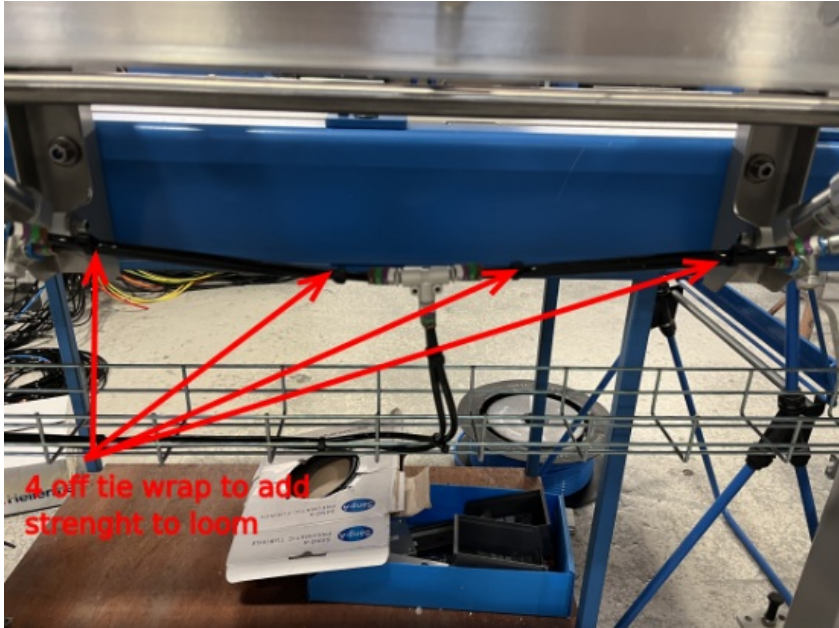

Fichier:R0015090 Bench Assemble Roller Tables Screenshot 2023-06-29 140452.png

No higher resolution available.
