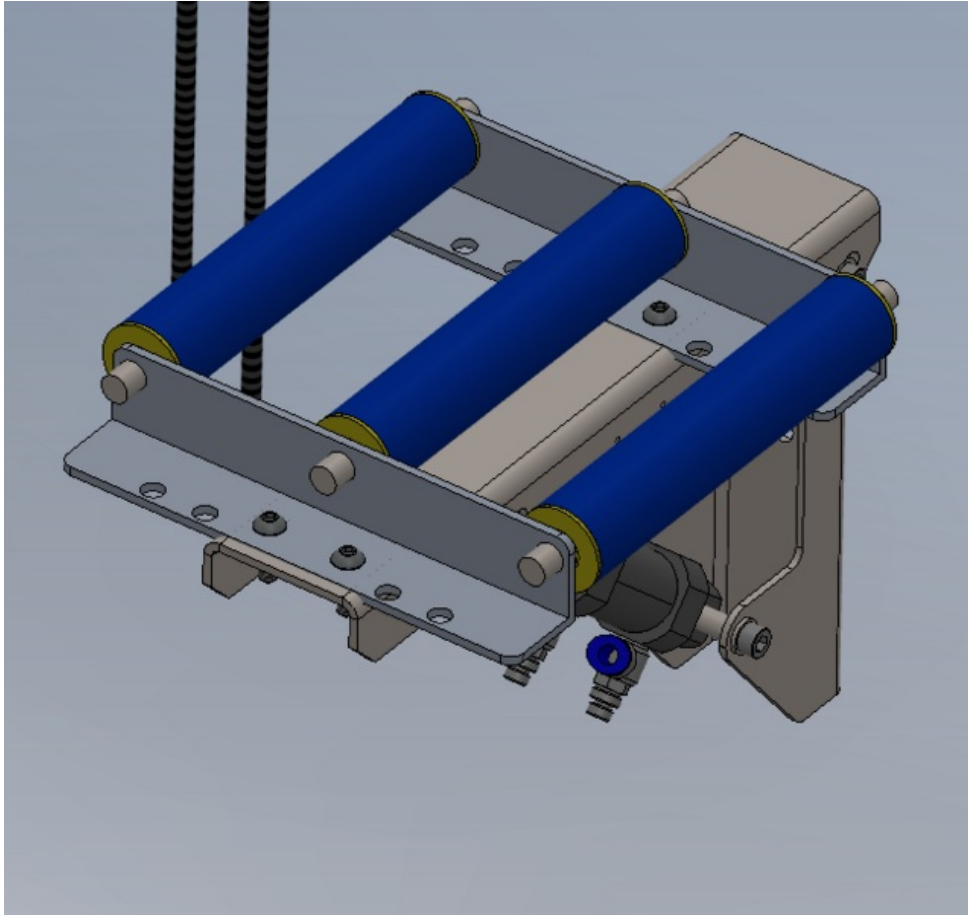

Fichier:R0015090 Bench Assemble Roller Tables Screenshot 2023-06-29 134222.png



R0015090_Bench_Assemble_Roller_Tables_Screenshot_2023-06-29_134222

File history

Click on a date/time to view the file as it appeared at that time.

	Date/Time	Thumbnail	Dimensions	User	Comment
current	14:42, 29 June 2023		653 × 613 (96 KB)	Gareth Green (talk contribs)	R0015090_Bench_Assemble_Roller_Tables_Screenshot_2023-06-29_134222

Horizontal resolution	37.79 dpc
Vertical resolution	37.79 dpc