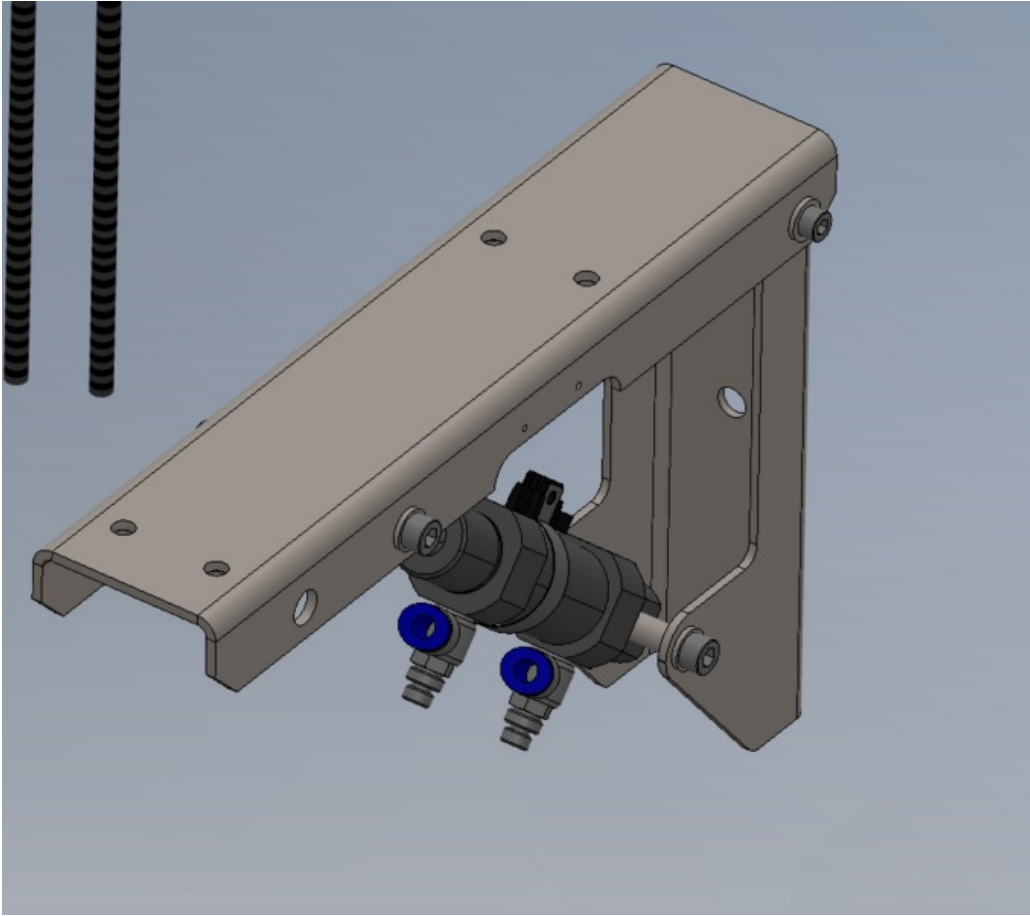

# Fichier:R0015090 Bench Assemble Roller Tables Screenshot 2023-06-29 133816.png



R0015090\_Bench\_Assemble\_Roller\_Tables\_Screenshot\_2023-06-29\_133816

## File history

Click on a date/time to view the file as it appeared at that time.

	Date/Time	Thumbnail	Dimensions	User	Comment
current	14:38, 29 June 2023		852 × 749 (100 KB)	Gareth Green (talk   contribs)	R0015090_Bench_Assemble_Roller_Tables_Screenshot_2023-06-29_133816

Horizontal resolution	37.79 dpc
Vertical resolution	37.79 dpc