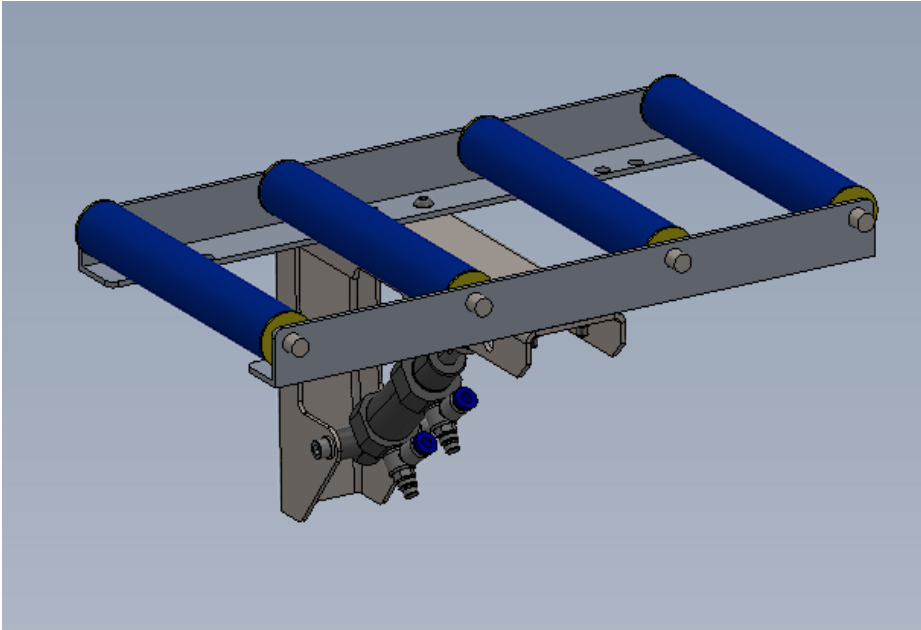

Fichier:R0015090 Bench Assemble Roller Tables Screenshot 2023-06-28 132120.png

No higher resolution available.


R0015090_Bench_Assemble_Roller_Tables_Screenshot_2023-06-28_132120

File history

Click on a date/time to view the file as it appeared at that time.

| | Date/Time | Thumbnail | Dimensions | User | Comment |
|---------|---------------------|---|----------------------|-----------------------------------|--|
| current | 14:22, 28 June 2023 |  | 609 × 414 (35 KB) | Gareth Green (talk contribs) | R0015090_Bench_Assemble_Roller_Tables_Screenshot_2023-06-28_132120 |

| | |
|-----------------------|-----------|
| Horizontal resolution | 37.79 dpc |
| Vertical resolution | 37.79 dpc |