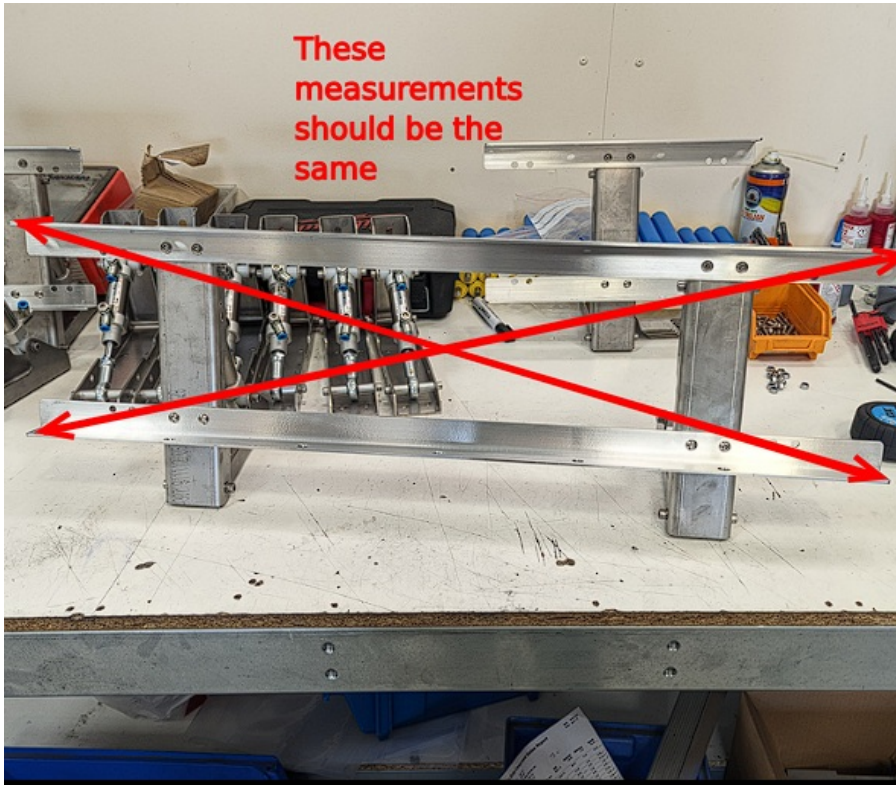

Fichier:R0015090 Bench Assemble Roller Tables Screenshot 2023-06-28 131417.png

No higher resolution available.


R0015090_Bench_Assemble_Roller_Tables_Screenshot_2023-06-28_131417

File history

Click on a date/time to view the file as it appeared at that time.

	Date/Time	Thumbnail	Dimensions	User	Comment
current	14:14, 28 June 2023		592 × 514 (623 KB)	Gareth Green (talk contribs)	R0015090_Bench_Assemble_Roller_Tables_Screenshot_2023-06-28_131417

Horizontal resolution	37.79 dpc
Vertical resolution	37.79 dpc