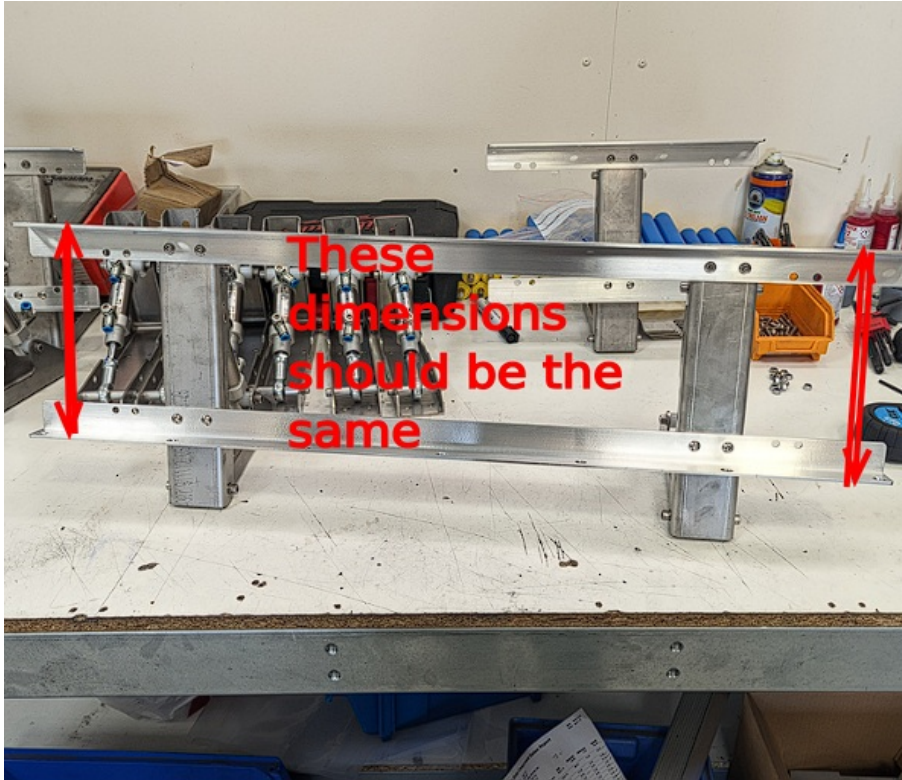

# Fichier:R0015090 Bench Assemble Roller Tables Screenshot 2023-06-28 131412.png

No higher resolution available.
