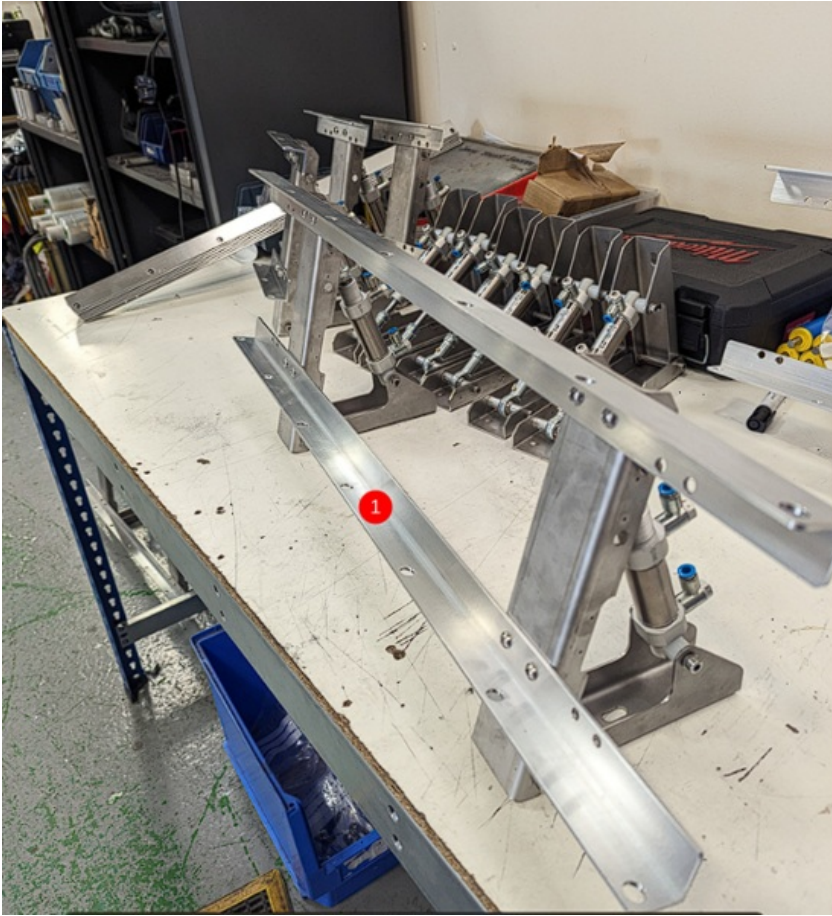

Fichier:R0015090 Bench Assemble Roller Tables Screenshot 2023-06-28 131350.png



R0015090_Bench_Assemble_Roller_Tables_Screenshot_2023-06-28_131350

File history

Click on a date/time to view the file as it appeared at that time.

	Date/Time	Thumbnail	Dimensions	User	Comment
current	14:14, 28 June 2023		597 × 651 (880 KB)	Gareth Green (talk contribs)	R0015090_Bench_Assemble_Roller_Tables_Screenshot_2023-06-28_131350

Horizontal resolution	37.79 dpc
Vertical resolution	37.79 dpc