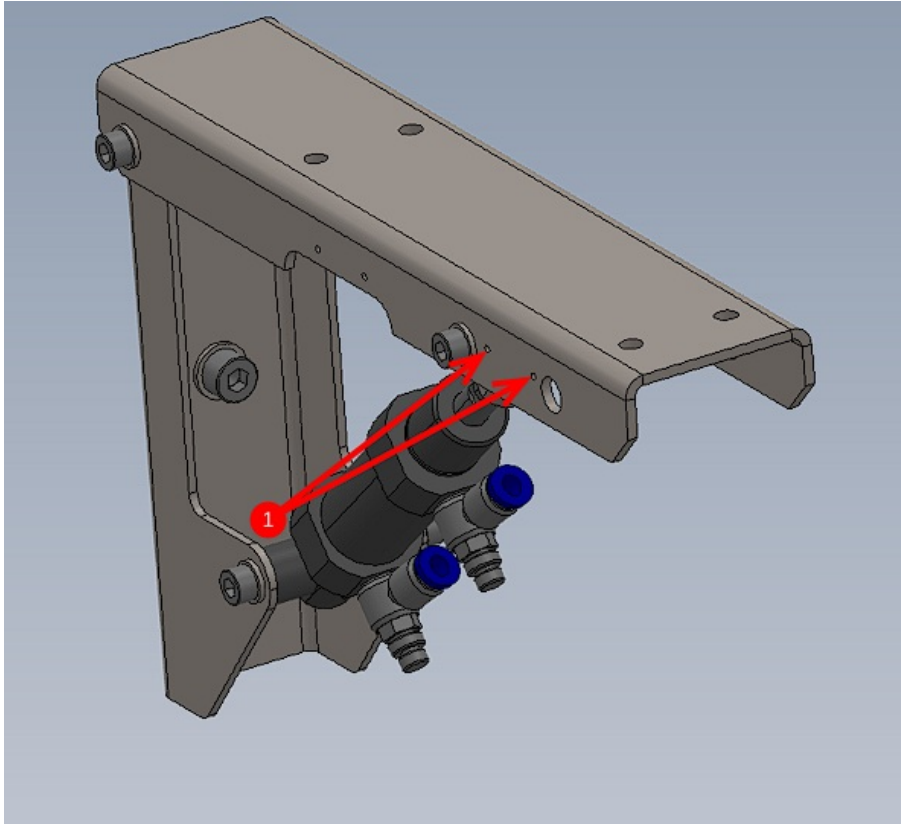

Fichier:R0015090 Bench Assemble Roller Tables Screenshot 2023-06-28 131016.png

No higher resolution available.


R0015090_Bench_Assemble_Roller_Tables_Screenshot_2023-06-28_131016

File history

Click on a date/time to view the file as it appeared at that time.

	Date/Time	Thumbnail	Dimensions	User	Comment
current	14:10, 28 June 2023		595 × 540 (118 KB)	Gareth Green (talk contribs)	R0015090_Bench_Assemble_Roller_Tables_Screenshot_2023-06-28_131016

Horizontal resolution	37.79 dpc
Vertical resolution	37.79 dpc