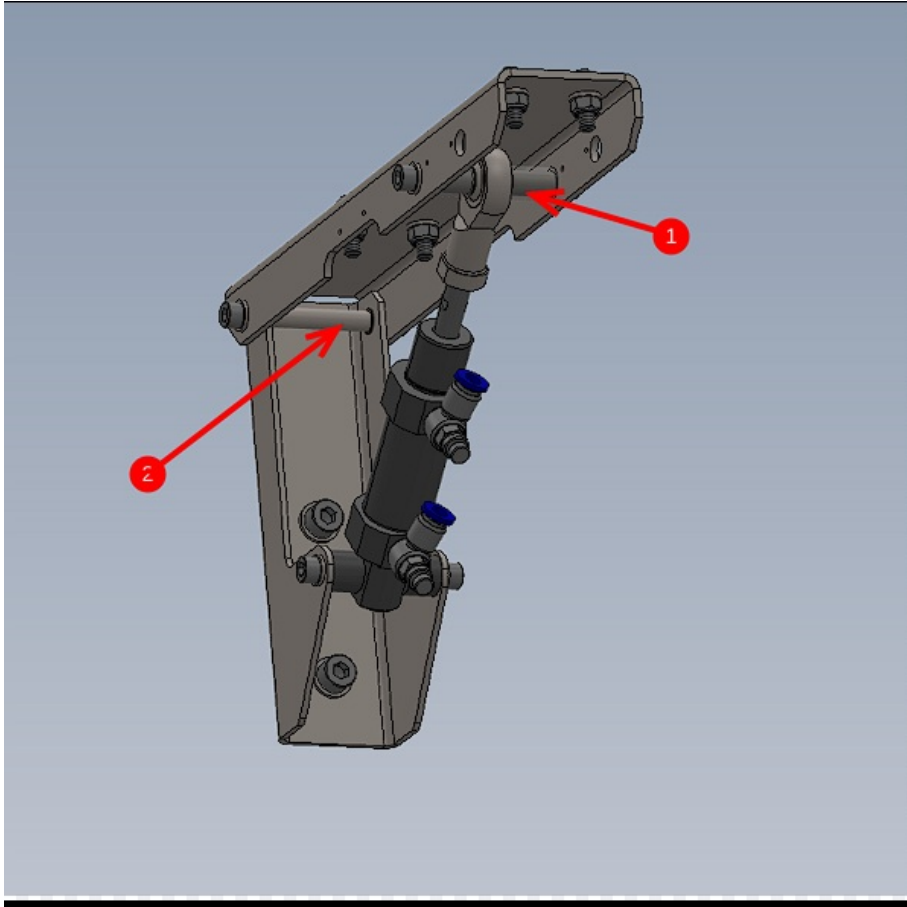

Fichier:R0015090 Bench Assemble Roller Tables Screenshot 2023-06-28 131010.png

No higher resolution available.


R0015090_Bench_Assemble_Roller_Tables_Screenshot_2023-06-28_131010

File history

Click on a date/time to view the file as it appeared at that time.

	Date/Time	Thumbnail	Dimensions	User	Comment
current	14:10, 28 June 2023		600 × 595 (94 KB)	Gareth Green (talk contribs)	R0015090_Bench_Assemble_Roller_Tables_Screenshot_2023-06-28_131010

You cannot overwrite this file.

File usage

The following page links to this file:

R0015090 Bench Assemble Roller Tables

Metadata

This file contains additional information, probably added from the digital camera or scanner used to create or digitize it. If the file has been modified from its original state, some details may not fully reflect the modified file.

Horizontal resolution	37.79 dpc
Vertical resolution	37.79 dpc