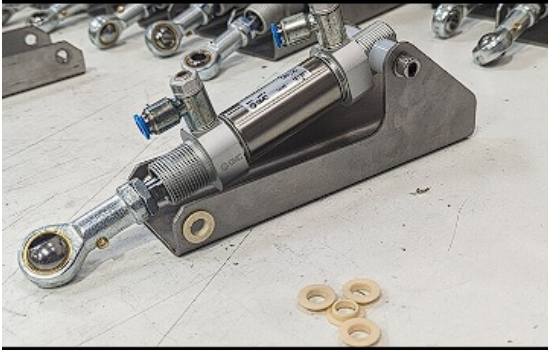

Fichier:R0015090 Bench Assemble Roller Tables Screenshot 2023-06-28 131005.png

No higher resolution available.
