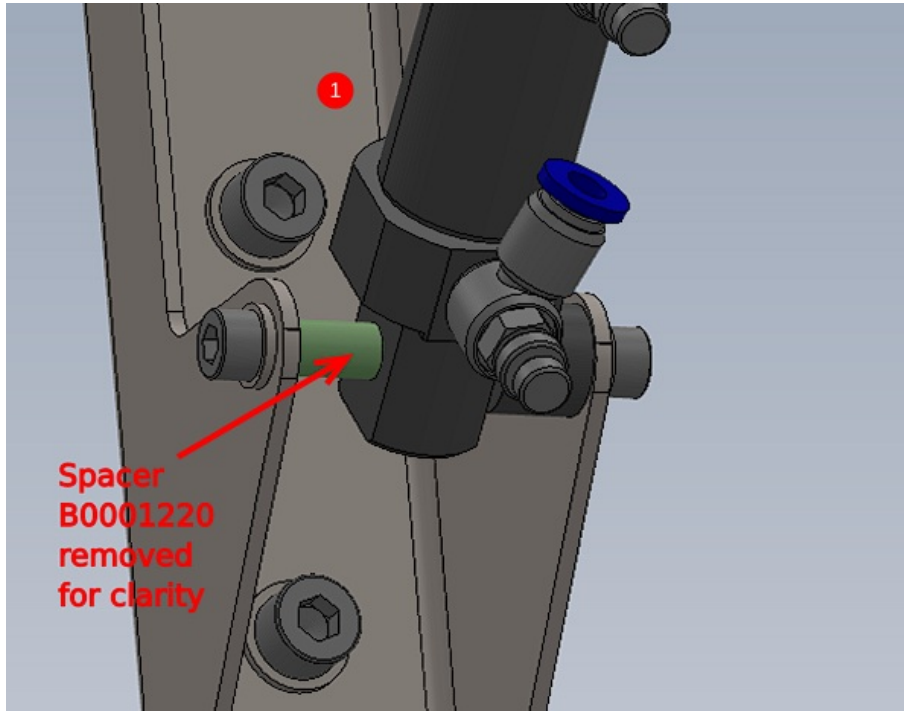

Fichier:R0015090 Bench Assemble Roller Tables Screenshot 2023-06-28 130952.png

No higher resolution available.


R0015090_Bench_Assemble_Roller_Tables_Screenshot_2023-06-28_130952

File history

Click on a date/time to view the file as it appeared at that time.

	Date/Time	Thumbnail	Dimensions	User	Comment
current	14:10, 28 June 2023		598 × 466 (115 KB)	Gareth Green (talk contribs)	R0015090_Bench_Assemble_Roller_Tables_Screenshot_2023-06-28_130952

You cannot overwrite this file.

File usage

The following page links to this file:

R0015090 Bench Assemble Roller Tables

Metadata

This file contains additional information, probably added from the digital camera or scanner used to create or digitize it. If the file has been modified from its original state, some details may not fully reflect the modified file.

Horizontal resolution	37.79 dpc
Vertical resolution	37.79 dpc