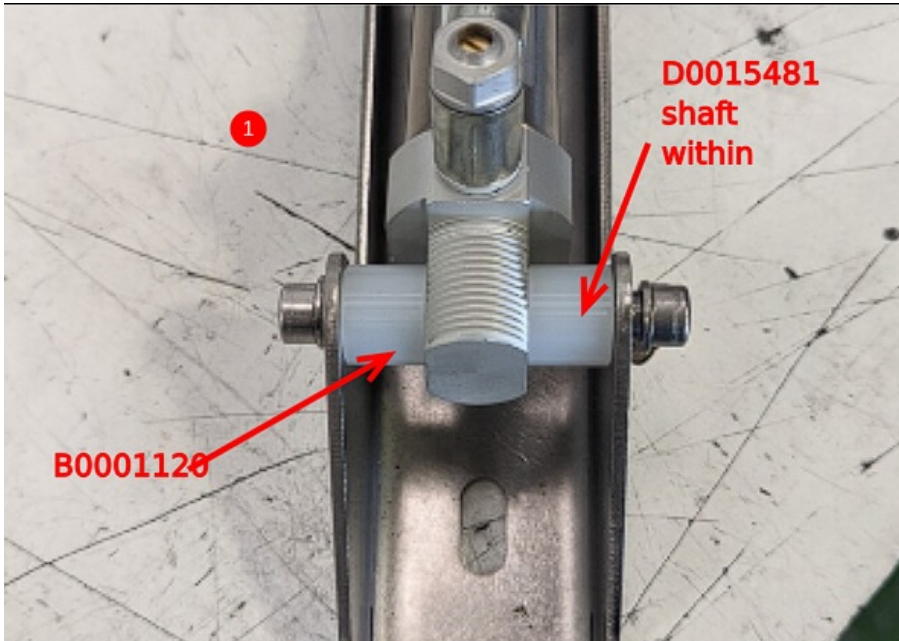

# Fichier:R0015090 Bench Assemble Roller Tables Screenshot 2023-06-28 130947.png

No higher resolution available.


Horizontal resolution	37.79 dpc
Vertical resolution	37.79 dpc