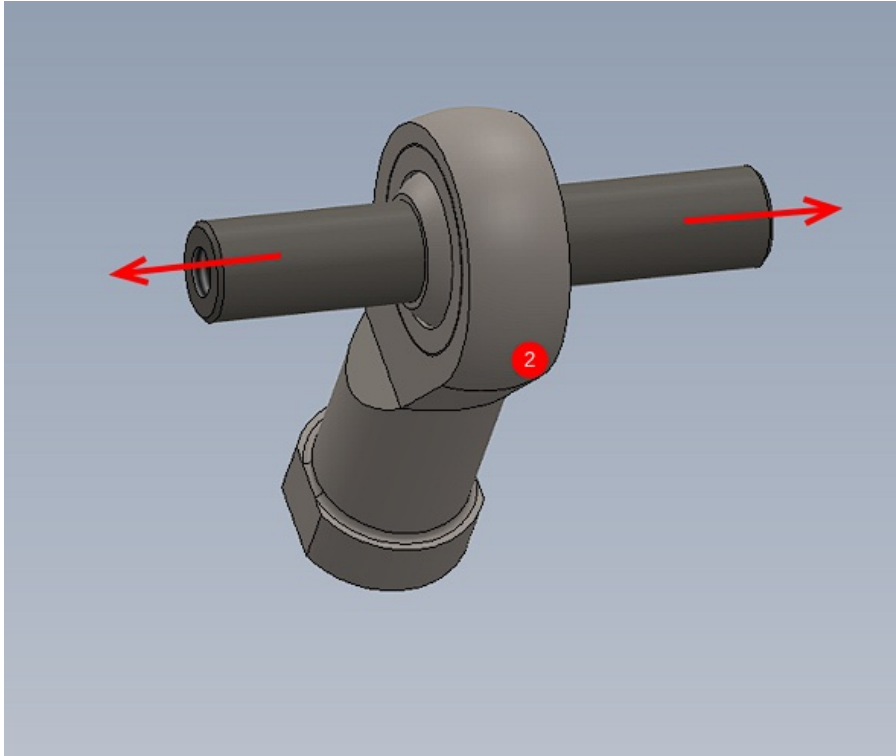

Fichier:R0015090 Bench Assemble Roller Tables Screenshot 2023-06-28 130940.png

No higher resolution available.


R0015090_Bench_Assemble_Roller_Tables_Screenshot_2023-06-28_130940

File history

Click on a date/time to view the file as it appeared at that time.

	Date/Time	Thumbnail	Dimensions	User	Comment
current	14:10, 28 June 2023		592 × 496 (92 KB)	Gareth Green (talk contribs)	R0015090_Bench_Assemble_Roller_Tables_Screenshot_2023-06-28_130940

You cannot overwrite this file.

File usage

The following page links to this file:

R0015090 Bench Assemble Roller Tables

Metadata

This file contains additional information, probably added from the digital camera or scanner used to create or digitize it. If the file has been modified from its original state, some details may not fully reflect the modified file.

Horizontal resolution	37.79 dpc
Vertical resolution	37.79 dpc