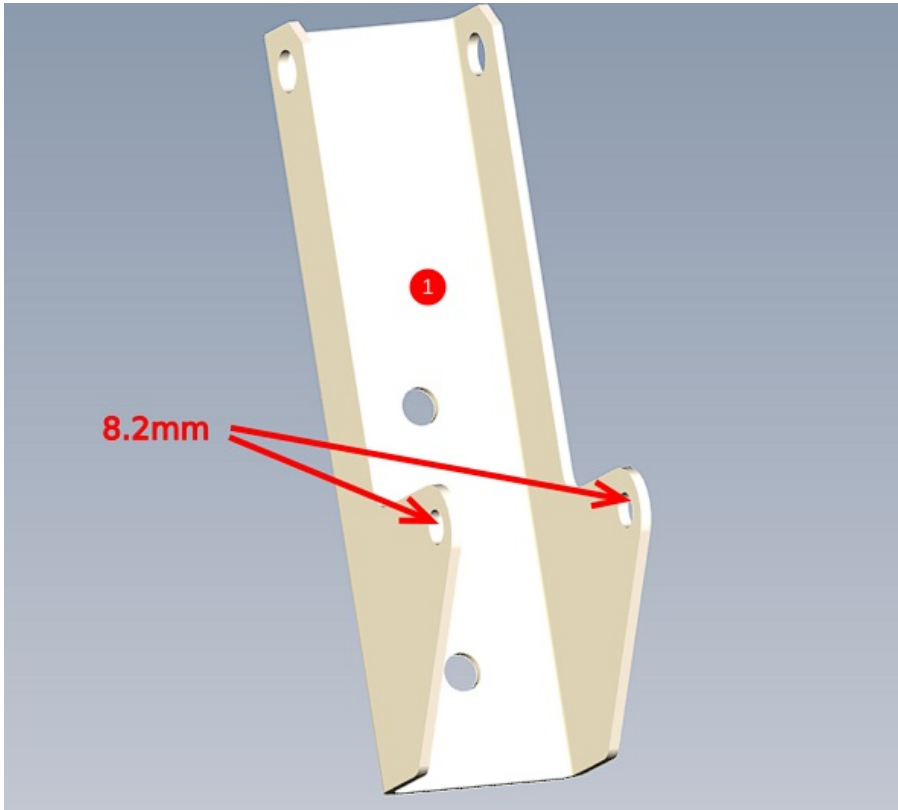

Fichier:R0015090 Bench Assemble Roller Tables Screenshot 2023-06-28 130933.png

No higher resolution available.


R0015090_Bench_Assemble_Roller_Tables_Screenshot_2023-06-28_130933

File history

Click on a date/time to view the file as it appeared at that time.

	Date/Time	Thumbnail	Dimensions	User	Comment
current	14:10, 28 June 2023		594 × 531 (53 KB)	Gareth Green (talk contribs)	R0015090_Bench_Assemble_Roller_Tables_Screenshot_2023-06-28_130933

Horizontal resolution	37.79 dpc
Vertical resolution	37.79 dpc