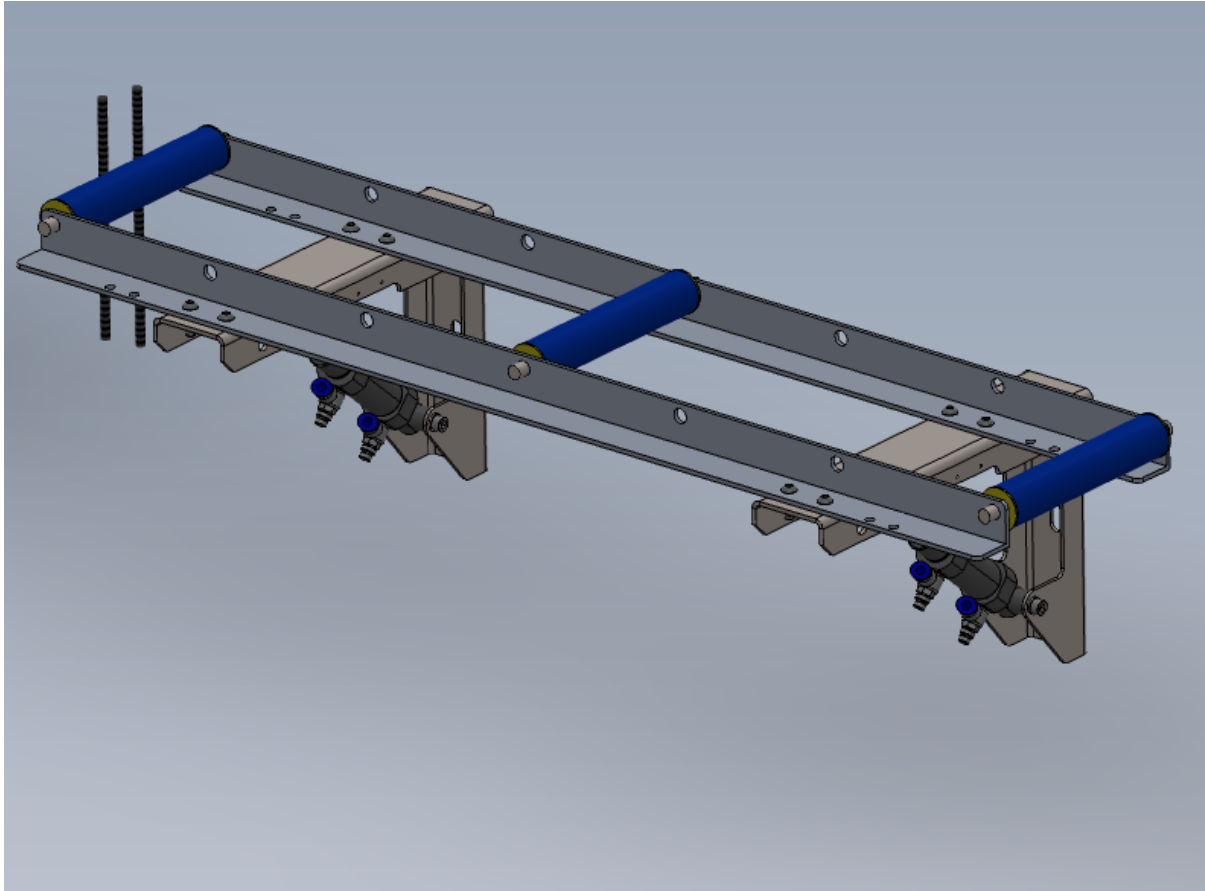

Fichier:R0015090 Bench Assemble Roller Tables Screenshot 2023-06-28 130539.png

No higher resolution available.


R0015090_Bench_Assemble_Roller_Tables_Screenshot_2023-06-28_130539

File history

Click on a date/time to view the file as it appeared at that time.

	Date/Time	Thumbnail	Dimensions	User	Comment
current	14:06, 28 June 2023		795 × 585 (110 KB)	Gareth Green (talk contribs)	R0015090_Bench_Assemble_Roller_Tables_Screenshot_2023-06-28_130539

You cannot overwrite this file.

File usage

The following page links to this file:

R0015090 Bench Assemble Roller Tables

Metadata

This file contains additional information, probably added from the digital camera or scanner used to create or digitize it. If the file has been modified from its original state, some details may not fully reflect the modified file.

Horizontal resolution	37.79 dpc
Vertical resolution	37.79 dpc