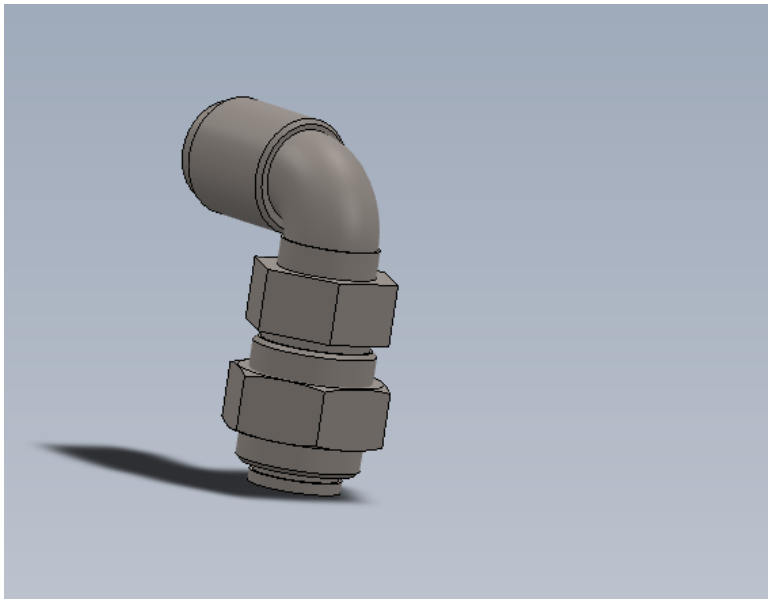

# Fichier:R0015084 Bench assemble and Drill Off Swarf chutes Screenshot 2023-10-25 090533.png

No higher resolution available.


R0015084\_Bench\_assemble\_and\_Drill\_Off\_Swarf\_chutes\_Screenshot\_2023-10-25\_090533

## File history

Click on a date/time to view the file as it appeared at that time.

	Date/Time	Thumbnail	Dimensions	User	Comment
current	10:05, 25 October 2023		567 × 439 (25 KB)	Gareth Green (talk   contribs)	R0015084_Bench_assemble_and_Drill_Off_Swarf_chutes_Screenshot_2023-10-25_090533