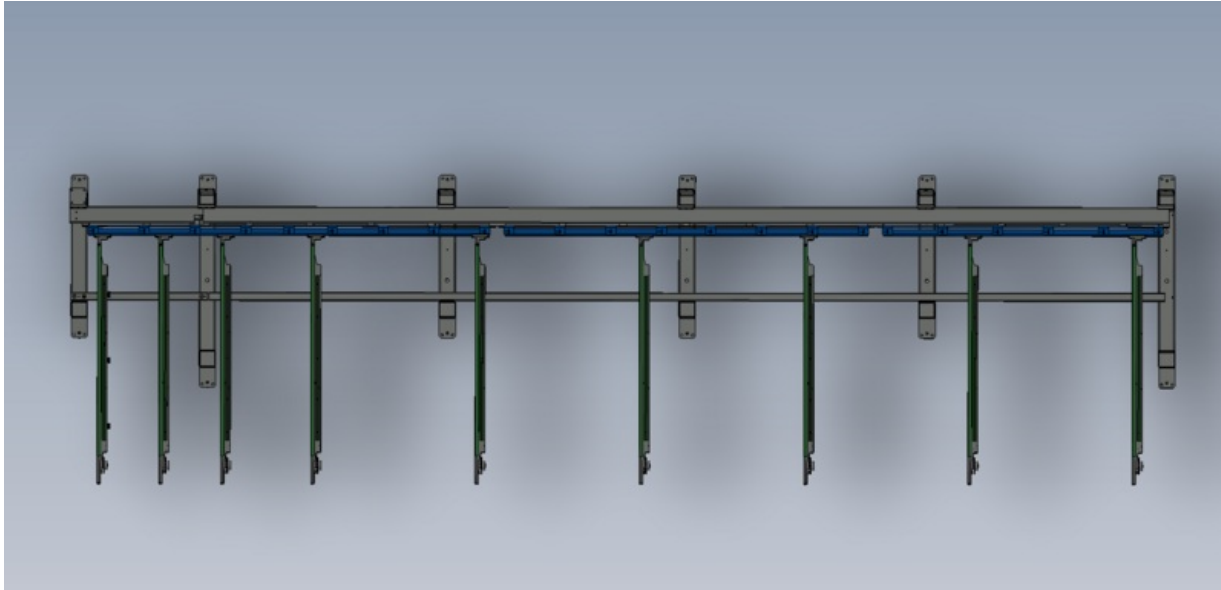

Fichier:R0015077B Module A infeed arm alignment Screenshot 77.png



R0015077B_Module_A_infeed_arm_alignment_Screenshot_77

File history

Click on a date/time to view the file as it appeared at that time.

	Date/Time	Thumbnail	Dimensions	User	Comment
current	12:43, 8 June 2023		1,684 × 809 (409 KB)	Gareth Green (talk contribs)	R0015077B_Module_A_infeed_arm_alignment_Screenshot_77

You cannot overwrite this file.

File usage

The following page links to this file:

R0015078B Module A infeed arm alignment

Metadata

This file contains additional information, probably added from the digital camera or scanner used to create or digitize it. If the file has been modified from its original state, some details may not fully reflect the modified file.

Horizontal resolution	37.79 dpc
Vertical resolution	37.79 dpc