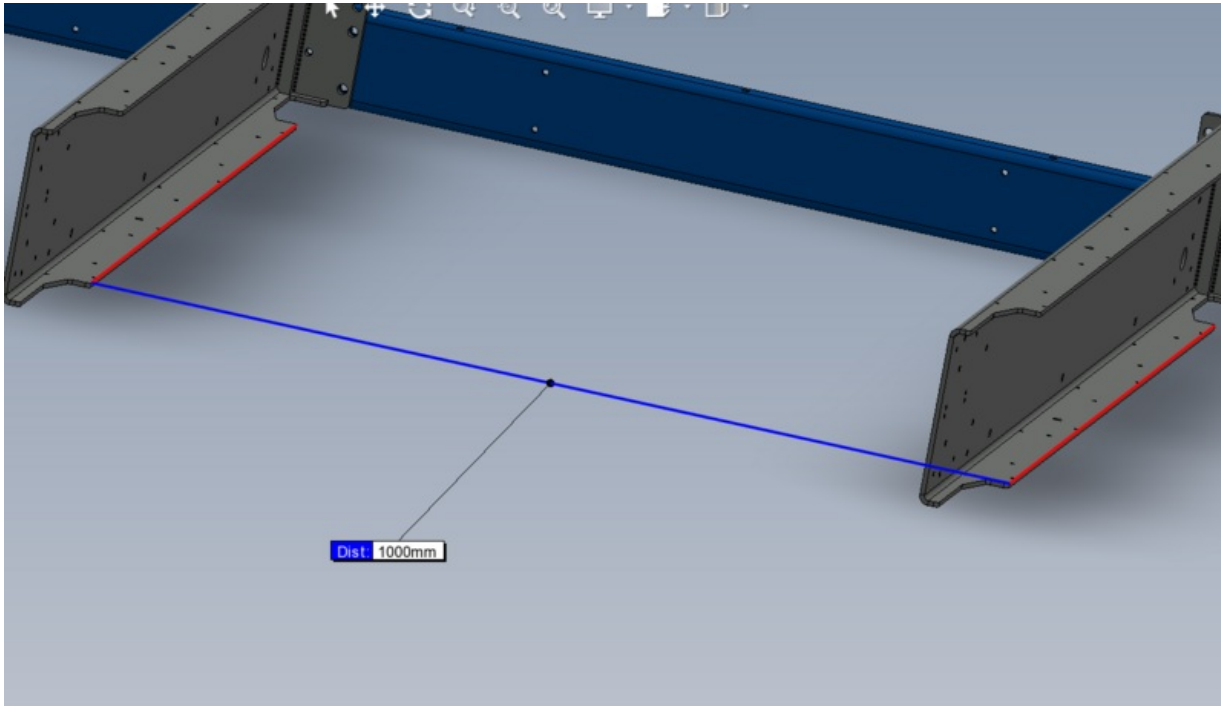

Fichier:R0015077B Module A infeed arm alignment Screenshot 74.png



R0015077B_Module_A_infeed_arm_alignment_Screenshot_74

File history

Click on a date/time to view the file as it appeared at that time.

| | Date/Time | Thumbnail | Dimensions | User | Comment |
|---------|--------------------|---|----------------------|--------------------------------|---|
| current | 12:09, 8 June 2023 |  | 1,322 × 758 (148 KB) | Gareth Green (talk contribs) | R0015077B_Module_A_infeed_arm_alignment_Screenshot_74 |

You cannot overwrite this file.

File usage

The following page links to this file:

R0015078B Module A infeed arm alignment

Metadata

This file contains additional information, probably added from the digital camera or scanner used to create or digitize it. If the file has been modified from its original state, some details may not fully reflect the modified file.

| | |
|-----------------------|-----------|
| Horizontal resolution | 37.79 dpc |
| Vertical resolution | 37.79 dpc |