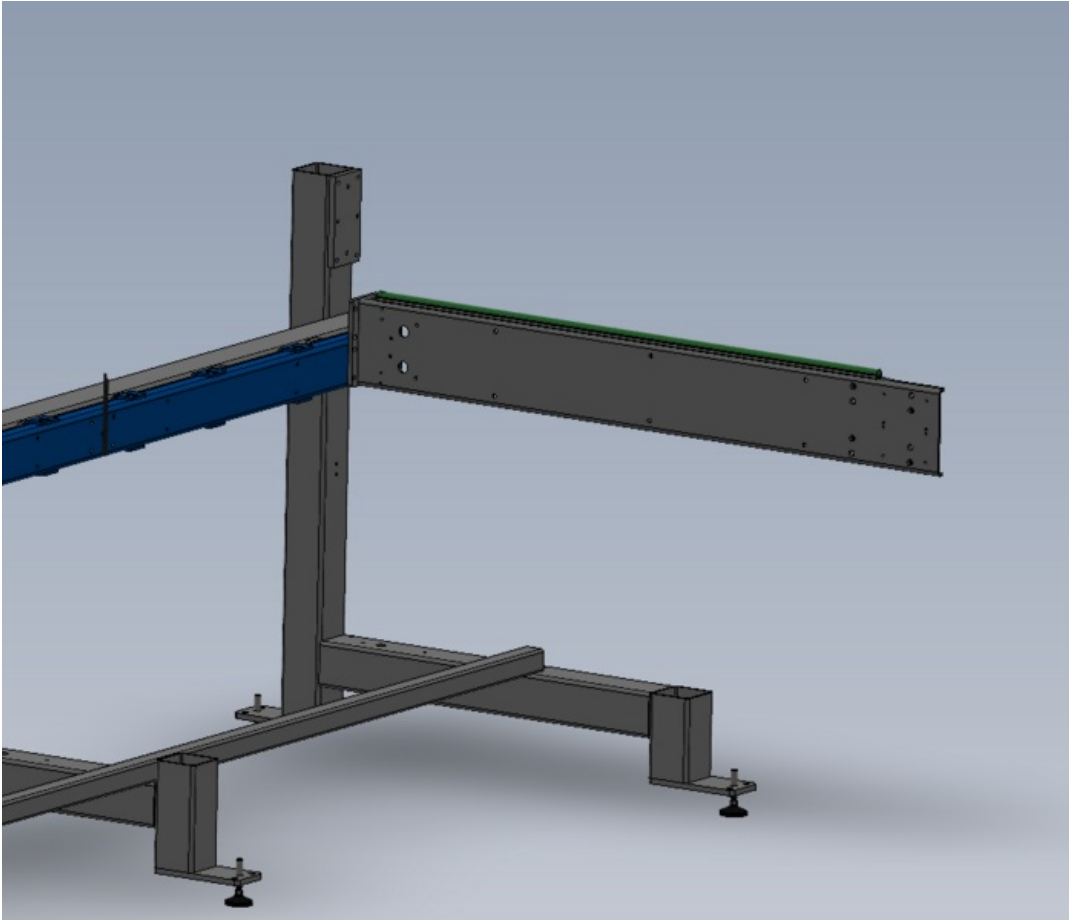

Fichier:R0015077B Module A infeed arm alignment Screenshot 64.png



R0015077B_Module_A_infeed_arm_alignment_Screenshot_64

File history

Click on a date/time to view the file as it appeared at that time.

	Date/Time	Thumbnail	Dimensions	User	Comment
current	11:31, 8 June 2023		932 × 797 (75 KB)	Gareth Green (talk contribs)	R0015077B_Module_A_infeed_arm_alignment_Screenshot_64

You cannot overwrite this file.

File usage

The following page links to this file:

R0015078B Module A infeed arm alignment

Metadata

This file contains additional information, probably added from the digital camera or scanner used to create or digitize it. If the file has been modified from its original state, some details may not fully reflect the modified file.

Horizontal resolution	37.79 dpc
Vertical resolution	37.79 dpc