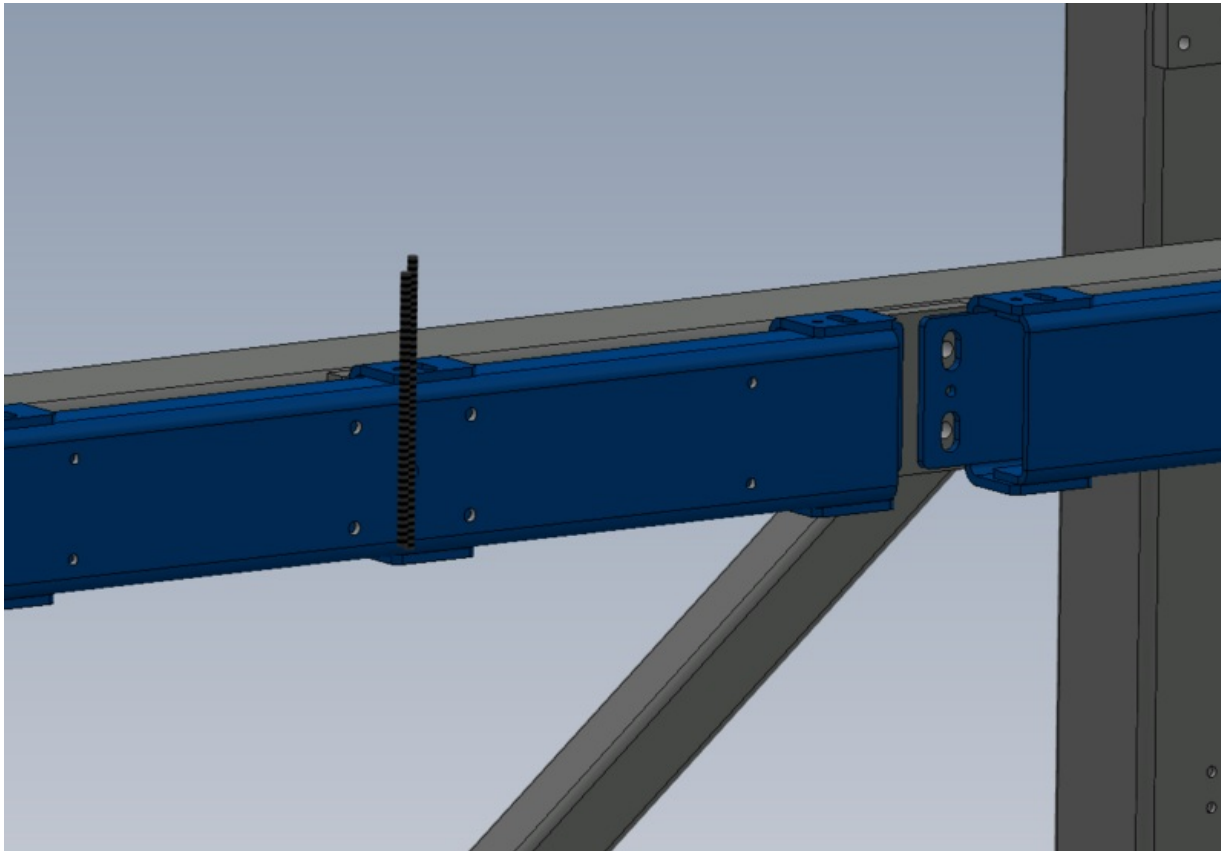

# Fichier:R0015077B Module A infeed arm alignment Screenshot 63.png



R0015077B\_Module\_A\_infeed\_arm\_alignment\_Screenshot\_63

## File history

Click on a date/time to view the file as it appeared at that time.

	Date/Time	Thumbnail	Dimensions	User	Comment
current	11:18, 8 June 2023		1,109 × 767 (53 KB)	Gareth Green (talk   contribs)	R0015077B_Module_A_infeed_arm_alignment_Screenshot_63

Horizontal resolution	37.79 dpc
Vertical resolution	37.79 dpc