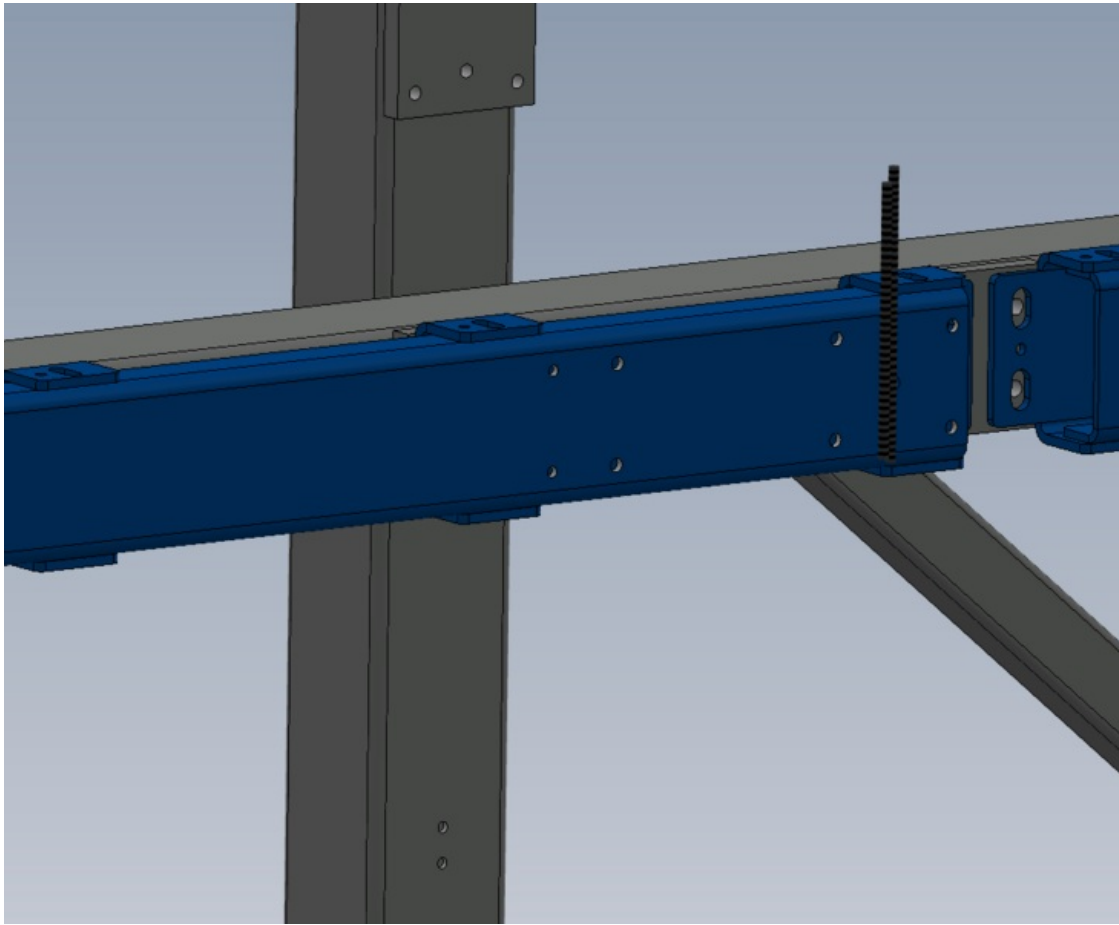

Fichier:R0015077B Module A infeed arm alignment Screenshot 60.png



R0015077B_Module_A_infeed_arm_alignment_Screenshot_60

File history

Click on a date/time to view the file as it appeared at that time.

	Date/Time	Thumbnail	Dimensions	User	Comment
current	11:13, 8 June 2023		1,007 × 826 (50 KB)	Gareth Green (talk contribs)	R0015077B_Module_A_infeed_arm_alignment_Screenshot_60

Horizontal resolution	37.79 dpc
Vertical resolution	37.79 dpc