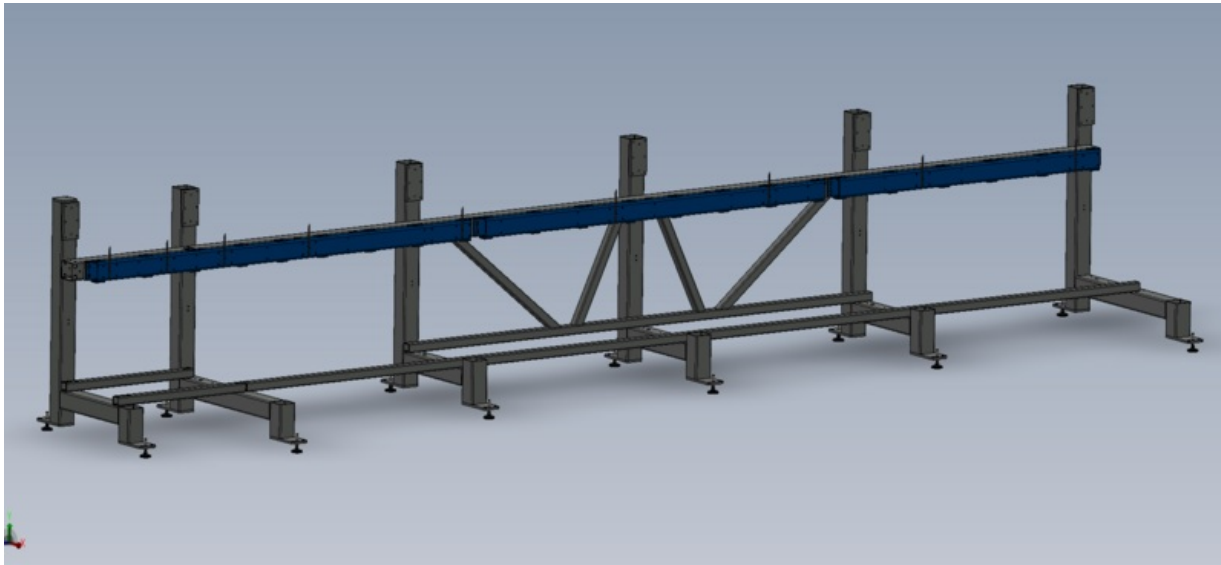

# Fichier:R0015077B Module A infeed arm alignment Screenshot 59.png



R0015077B\_Module\_A\_infeed\_arm\_alignment\_Screenshot\_59

## File history

Click on a date/time to view the file as it appeared at that time.

	Date/Time	Thumbnail	Dimensions	User	Comment
current	11:10, 8 June 2023		1,832 × 838 (166 KB)	Gareth Green (talk   contribs)	R0015077B_Module_A_infeed_arm_alignment_Screenshot_59