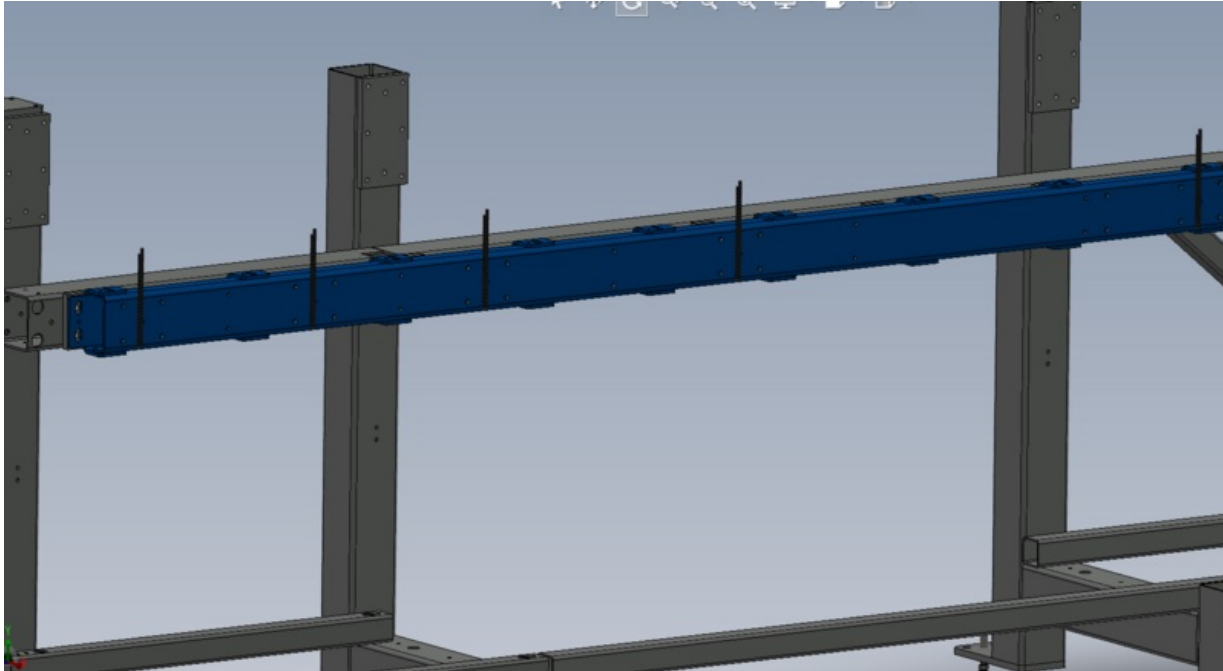

Fichier:R0015077B Module A infeed arm alignment Screenshot 58.png



R0015077B_Module_A_infeed_arm_alignment_Screenshot_58

File history

Click on a date/time to view the file as it appeared at that time.

| | Date/Time | Thumbnail | Dimensions | User | Comment |
|---------|--------------------|---|---------------------|--------------------------------|---|
| current | 11:09, 8 June 2023 |  | 1,551 × 847 (87 KB) | Gareth Green (talk contribs) | R0015077B_Module_A_infeed_arm_alignment_Screenshot_58 |

| | |
|-----------------------|-----------|
| Horizontal resolution | 37.79 dpc |
| Vertical resolution | 37.79 dpc |