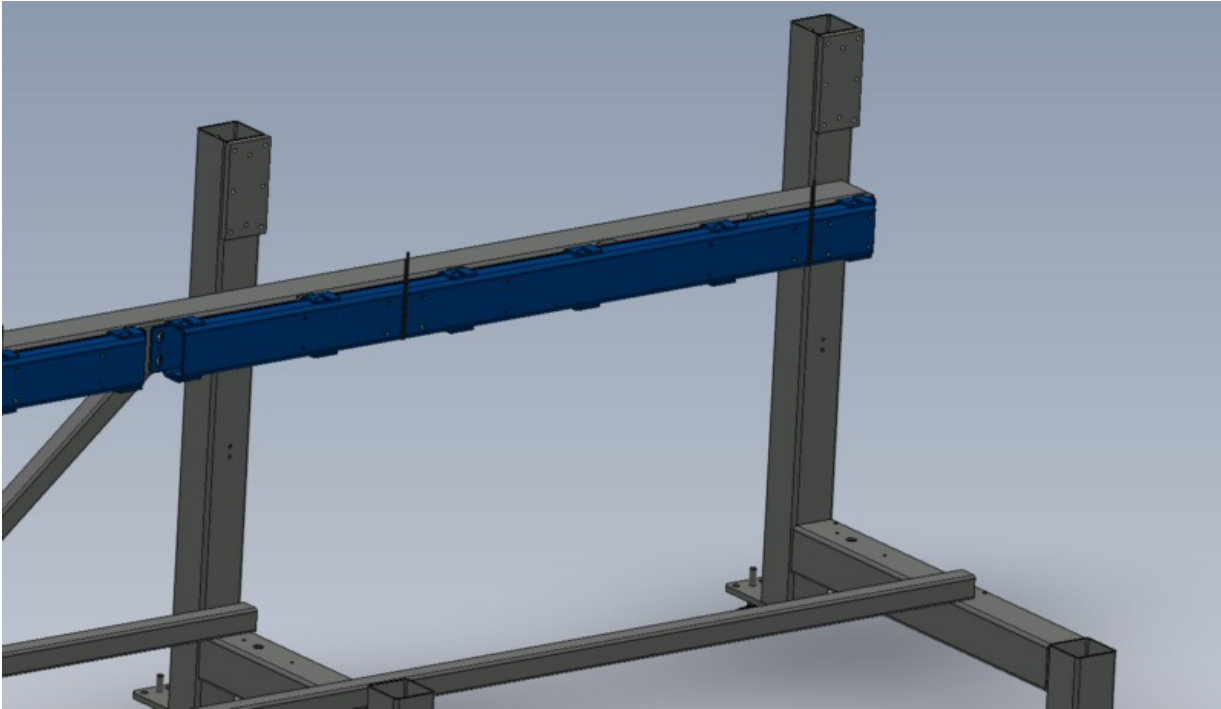

Fichier:R0015077B Module A infeed arm alignment Screenshot 54.png



R0015077B_Module_A_infeed_arm_alignment_Screenshot_54

File history

Click on a date/time to view the file as it appeared at that time.

	Date/Time	Thumbnail	Dimensions	User	Comment
current	11:05, 8 June 2023		1,425 × 821 (129 KB)	Gareth Green (talk contribs)	R0015077B_Module_A_infeed_arm_alignment_Screenshot_54

Horizontal resolution	37.79 dpc
Vertical resolution	37.79 dpc