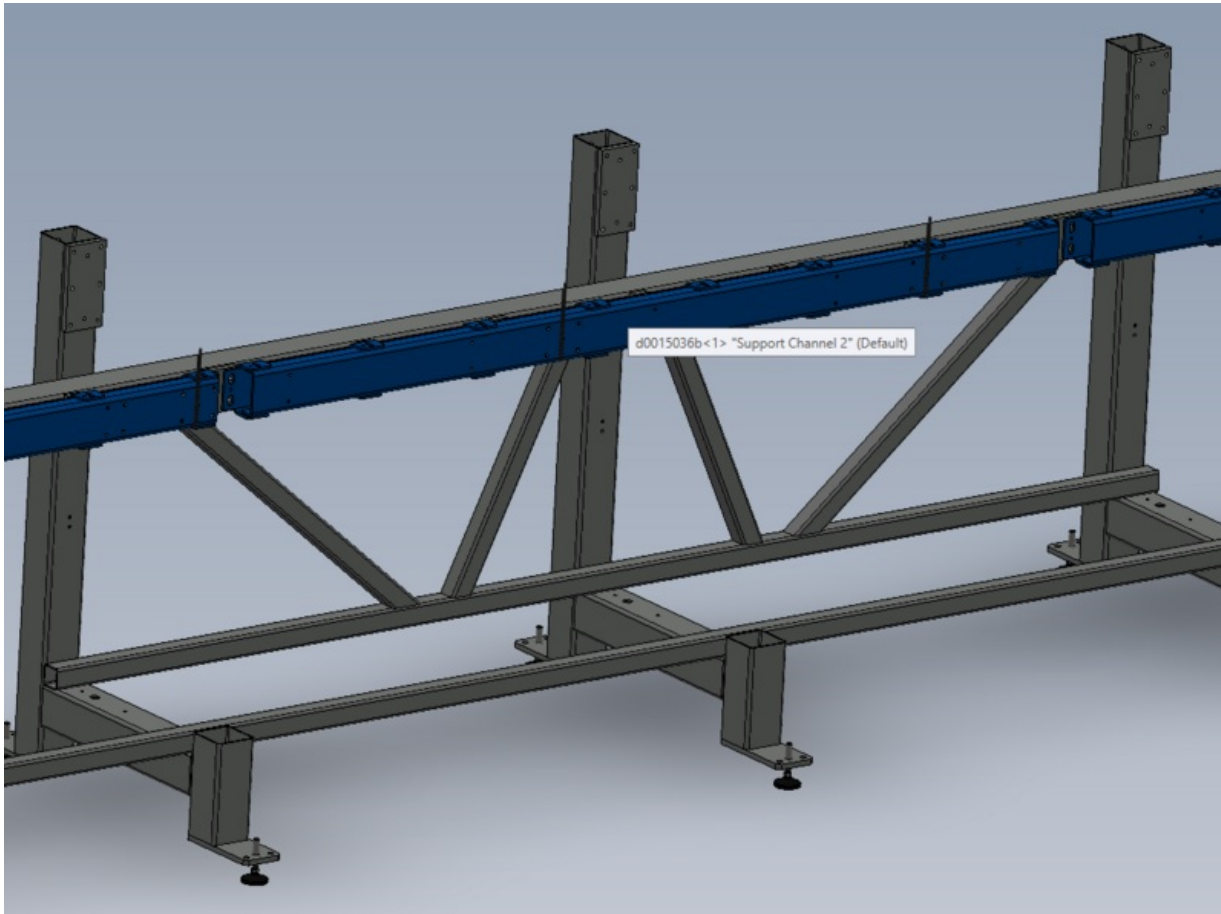

Fichier:R0015077B Module A infeed arm alignment Screenshot 53.png



R0015077B_Module_A_infeed_arm_alignment_Screenshot_53

File history

Click on a date/time to view the file as it appeared at that time.

	Date/Time	Thumbnail	Dimensions	User	Comment
current	10:05, 8 June 2023		1,093 × 812 (157 KB)	Gareth Green (talk contribs)	R0015077B_Module_A_infeed_arm_alignment_Screenshot_53

Horizontal resolution	37.79 dpc
Vertical resolution	37.79 dpc