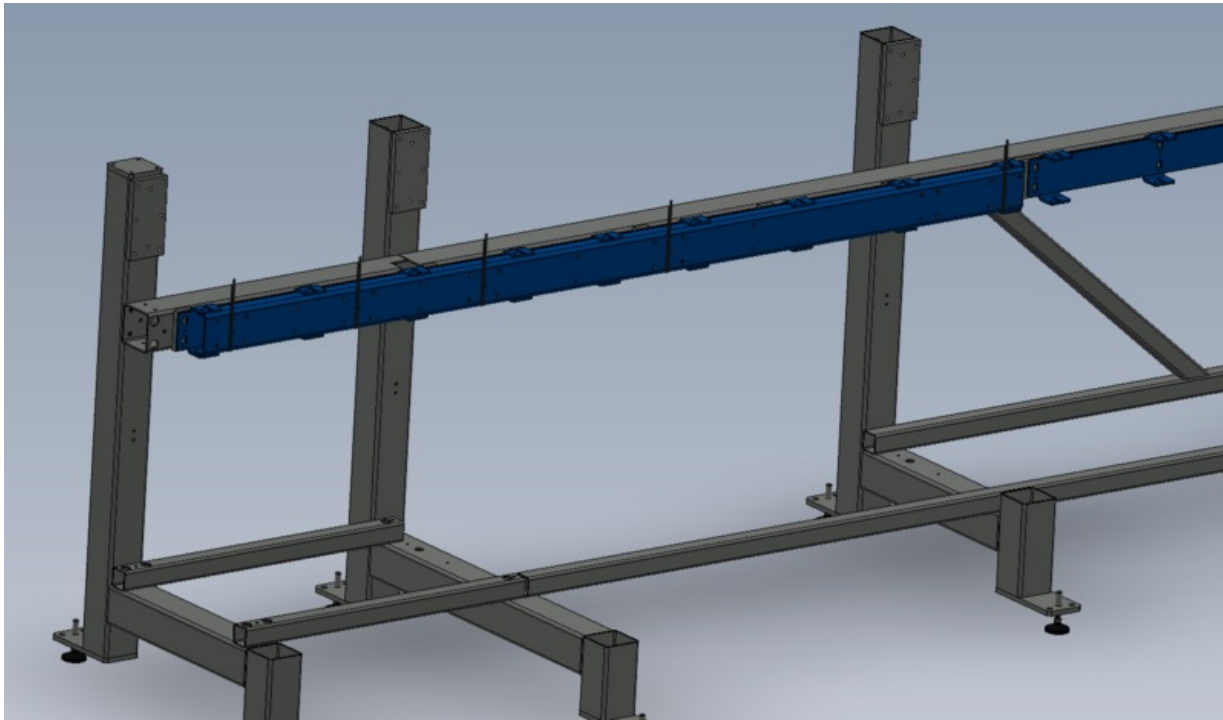

Fichier:R0015077B Module A infeed arm alignment Screenshot 52.png



R0015077B_Module_A_infeed_arm_alignment_Screenshot_52

File history

Click on a date/time to view the file as it appeared at that time.

	Date/Time	Thumbnail	Dimensions	User	Comment
current	11:05, 8 June 2023		1,429 × 835 (194 KB)	Gareth Green (talk contribs)	R0015077B_Module_A_infeed_arm_alignment_Screenshot_52

Horizontal resolution	37.79 dpc
Vertical resolution	37.79 dpc