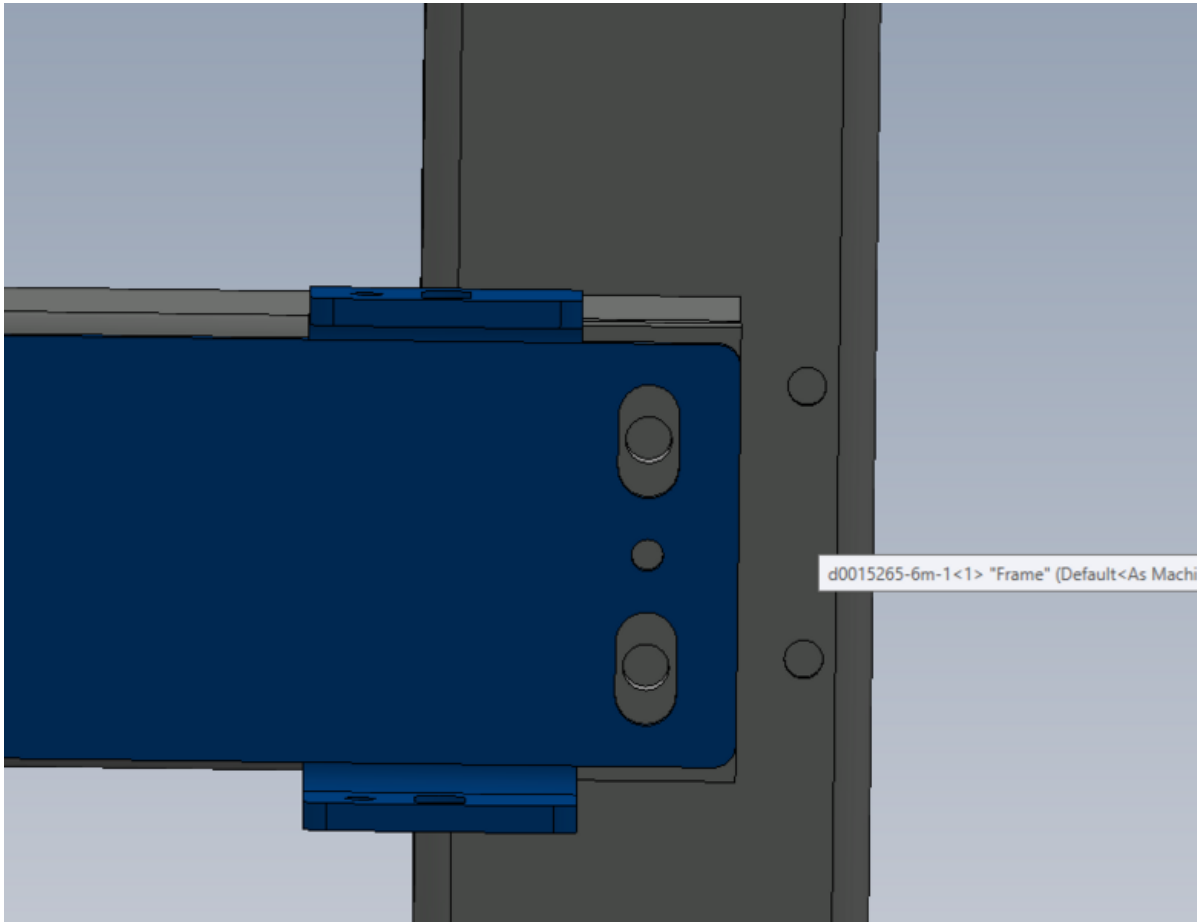

Fichier:R0015077B Module A infeed arm alignment Screenshot 46.png



R0015077B_Module_A_infeed_arm_alignment_Screenshot_46

File history

Click on a date/time to view the file as it appeared at that time.

	Date/Time	Thumbnail	Dimensions	User	Comment
current	10:20, 8 June 2023		830 × 635 (16 KB)	Gareth Green (talk contribs)	R0015077B_Module_A_infeed_arm_alignment_Screenshot_46

You cannot overwrite this file.

File usage

The following page links to this file:

R0015078B Module A infeed arm alignment

Metadata

This file contains additional information, probably added from the digital camera or scanner used to create or digitize it. If the file has been modified from its original state, some details may not fully reflect the modified file.

Horizontal resolution	37.79 dpc
Vertical resolution	37.79 dpc